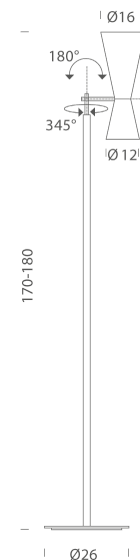

NE PT/PARLIAMENT/GREEN/YELLOW

Parliament Floor Lamp

by Le Corbusier

Parliament Floor Lamp from NEMO was designed by Le Corbusier for the Chandigarh Parliament in India. The floor lamp provides double adjustable emission via it's unique shade for direct and indirect lighting. Painted aluminium with diffusers available in matt black and yellow, white and grey, red and black, or yellow and green finish. Whitewash internal diffusers with matt grey stem and base. Inline ON/OFF switch.

Designer	Le Corbusier
Supplier	Nemo
Country	Italy
SKU	NE PT/PARLIAMENT/GREEN/YELLOW
Finish	Yellow / Green

Product Dimensions

Weight	9.5kg
---------------	-------

Materials	Aluminium
------------------	-----------

Source	2 x E27 52W (Max)
---------------	-------------------

Notes	Inline ON/OFF switch
--------------	----------------------