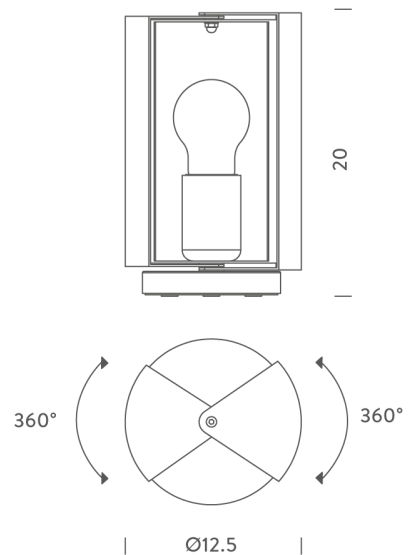

NE LT/PIVOTANTE A POSER/LIGHT BLUE

Pivotante A Poser

by Charlotte Perriand

Innovative design for the 50s but still a contemporary table lamp. The lighting output is adjusted by the opening or closure of the volets. Its cylindrical body opens on two sides on which two diffusers rotate allowing the opening and closing of the light beam to adjust the light in a direct or indirect way. Steel base painted in matt grey, body in rolled metal sheet painted in a variety of finish options. Switch on cable.

Designer	Charlotte Perriand
Supplier	Nemo
Country	Italy
SKU	NE LT/PIVOTANTE A POSER/LIGHT BLUE
Finish	Light Blue

Product Dimensions

Materials	Steel + Aluminium	Source	1 x E27 60W (Max)	Notes	switch on cable, cable length 2.5m, orientable 360 degrees
------------------	-------------------	---------------	-------------------	--------------	------------------------------------------------------------