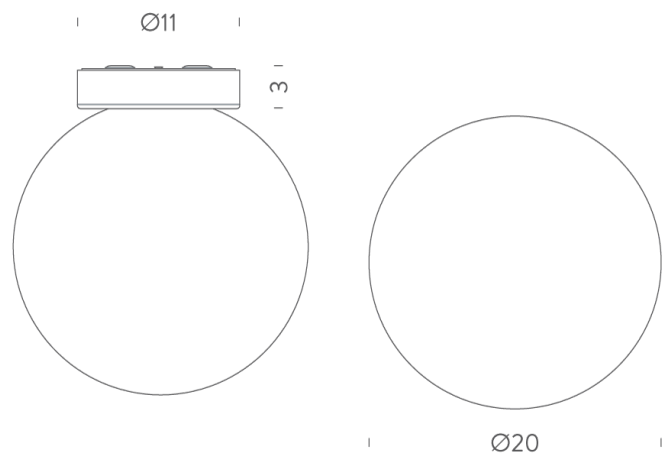

### Product Dimensions

<b>Materials</b>	Chrome + Opal White Glass	<b>Source</b>	1 x E14 46W (Max)	<b>Emission</b>	Diffused
<b>Dimming</b>	Dependent on globe				