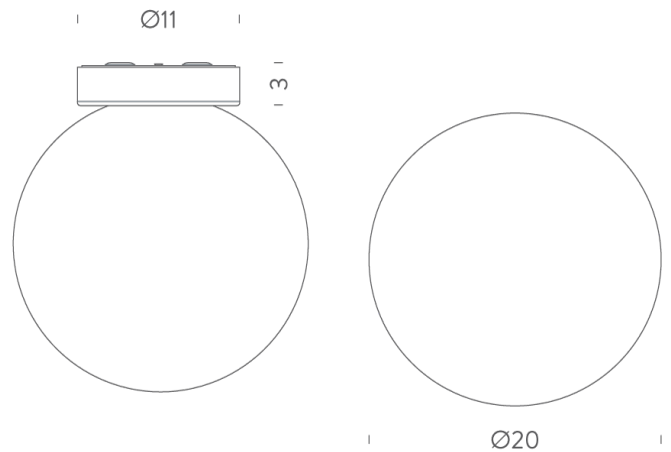

NE PL/ASTEROIDE/WHITE

Asteroid Ceiling Light

by Nemo Studio

The legendary Asteroide collection expands with the ceiling version in triplex blown glass in satin opal white. The uniqueness of Nemo's glass meets a pure design, making Asteroide an item closely connected to the company's tradition. It guarantees a discreet and homogeneous light diffusion with high standards either alone or in a composition. Chrome-plated or white painted aluminium structure.

Designer	Nemo Studio
Supplier	Nemo
Country	Italy
SKU	NE PL/ASTEROIDE/WHITE
Finish	White

Product Dimensions

Materials	Chrome + Opal White Glass	Source	1 x E14 46W (Max)	Emission	Diffused
Dimming	Dependent on globe				