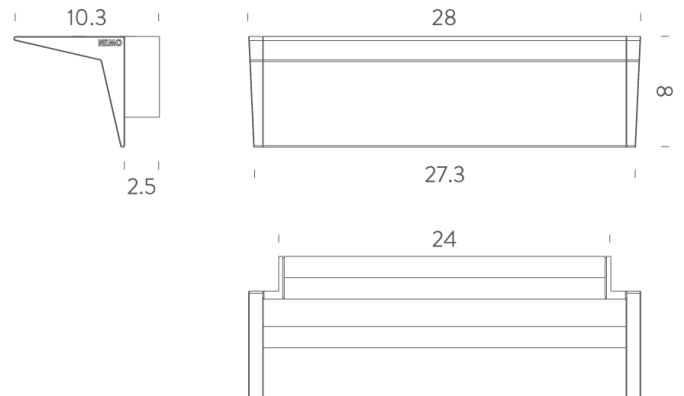

## Zena Wall Light

by Roberto Paoli

The clean silhouette of Zena is the result of a rigorous research of geometrical design that leads to the conception of an essential and powerful artefact featuring significant lighting performances. The PLUS version includes a track that can host up to two adjustable spots. Zena represents a revolution in the world of wall lamps, a contemporary experiment that transforms the wall lamp from a traditionally static object into a dynamic and sophisticated element, an important synthesis of lightness, power and comfort. Zena features recyclable aluminium extrusions available in matt white and matt black. Optional spotlights in the PLUS version (available on request).

### Product Dimensions

<b>Materials</b>	Aluminium	<b>Source</b>	20W LED	<b>Colour Temp</b>	3000K
<b>Output</b>	2200lm	<b>CRI</b>	90	<b>Emission</b>	Diffused
<b>Dimming</b>	TRIAC				