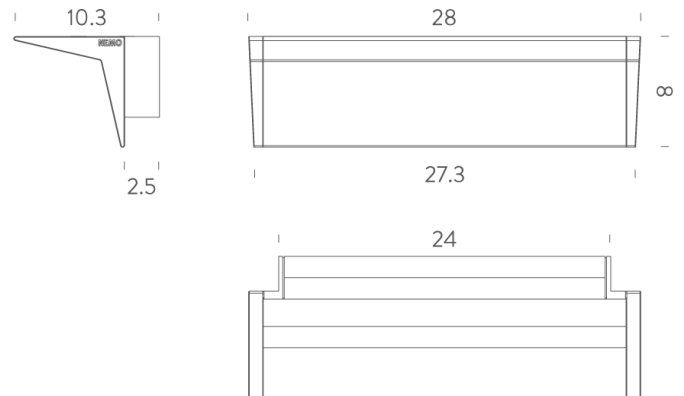

NE A/ZENA/3000K/WHITE

Zena Wall Light

by Roberto Paoli

The clean silhouette of Zena is the result of a rigorous research of geometrical design that leads to the conception of an essential and powerful artefact featuring significant lighting performances. The PLUS version includes a track that can host up to two adjustable spots. Zena represents a revolution in the world of wall lamps, a contemporary experiment that transforms the wall lamp from a traditionally static object into a dynamic and sophisticated element, an important synthesis of lightness, power and comfort. Zena features recyclable aluminium extrusions available in matt white and matt black. Optional spotlights in the PLUS version (available on request).

Designer	Roberto Paoli
Supplier	Nemo
Country	Italy
SKU	NE A/ZENA/3000K/WHITE
Finish	White
Version	3000K

Product Dimensions

Materials	Aluminium	Source	20W LED	Colour Temp	3000K
Output	2200lm	CRI	90	Emission	Diffused
Dimming	TRIAC				