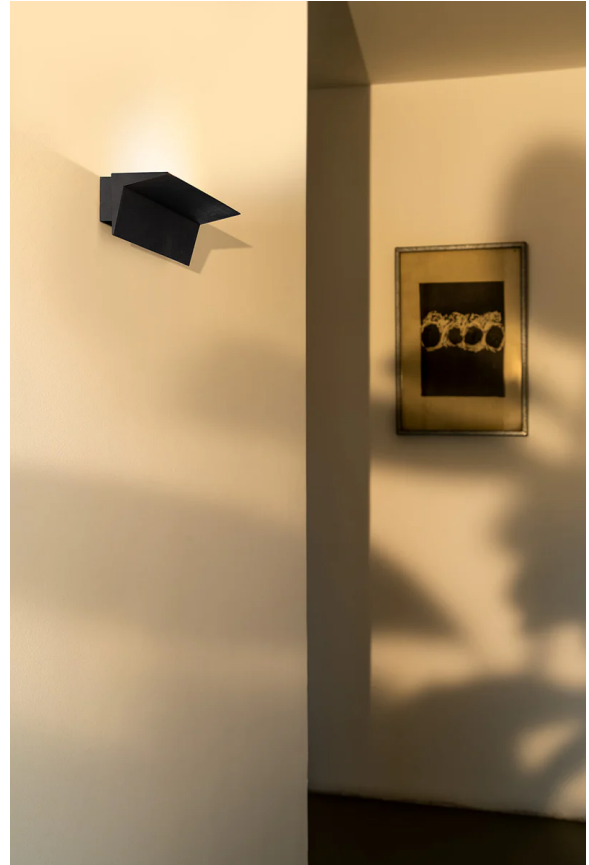

NE A/ZENA/3000K/WHITE

Zena Wall Light

by Roberto Paoli

The clean silhouette of Zena is the result of a rigorous research of geometrical design that leads to the conception of an essential and powerful artefact featuring significant lighting performances. The PLUS version includes a track that can host up to two adjustable spots. Zena represents a revolution in the world of wall lamps, a contemporary experiment that transforms the wall lamp from a traditionally static object into a dynamic and sophisticated element, an important synthesis of lightness, power and comfort. Zena features recyclable aluminium extrusions available in matt white and matt black. Optional spotlights in the PLUS version (available on request).

Designer	Roberto Paoli
Supplier	Nemo
Country	Italy
SKU	NE A/ZENA/3000K/WHITE
Finish	White
Version	3000K

Product Dimensions

Materials	Aluminium	Source	20W LED	Colour Temp	3000K
Output	2200lm	CRI	90	Emission	Diffused
Dimming	TRIAC				