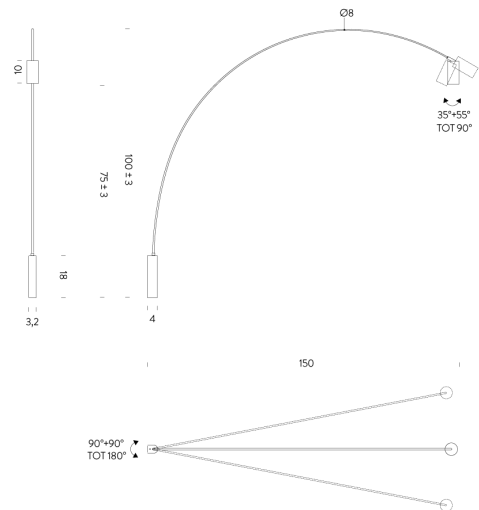

## Fox Wall Light

by Bernhard Osann

Latest addition to the collection, Fox Wall essential aesthetic enhances its functionality: the steel matte black painted slewing arch with its clear, timeless design allows wide movements creating interaction with the space, while the cylindric spot with the optional antiglare filter allows to direct the light according to any need. The light is warm and diffuse and suitable for any interior space.

### Product Dimensions

<b>Materials</b>	Aluminium	<b>Source</b>	15W LED	<b>Colour Temp</b>	2700K
<b>Output</b>	839lm	<b>CRI</b>	90	<b>IP Rating</b>	IP20
<b>Dimming</b>	Dimmable	<b>Notes</b>	cable length 3.5m, dimmer on board, antiglare accessory included, 90 degree orientable spot		