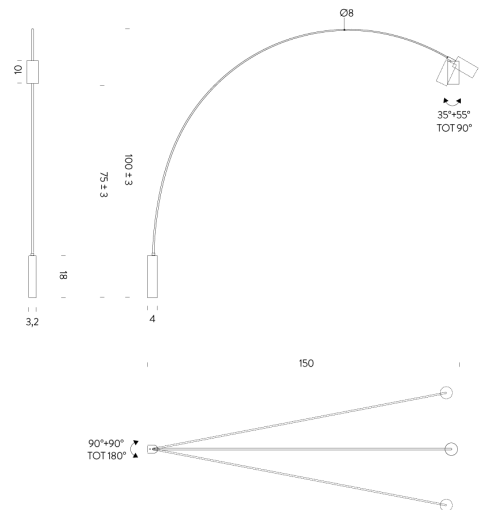

NE A/FOX/2700K/BLACK

Fox Wall Light

by Bernhard Osann

Latest addition to the collection, Fox Wall essential aesthetic enhances its functionality: the steel matte black painted slewing arch with its clear, timeless design allows wide movements creating interaction with the space, while the cylindric spot with the optional antiglare filter allows to direct the light according to any need. The light is warm and diffuse and suitable for any interior space.

Designer	Bernhard Osann
Supplier	Nemo
Country	Italy
SKU	NE A/FOX/2700K/BLACK
Finish	Black

Product Dimensions

Materials	Aluminium	Source	15W LED	Colour Temp	2700K
Output	839lm	CRI	90	IP Rating	IP20
Dimming	Dimmable	Notes	cable length 3.5m, dimmer on board, antiglare accessory included, 90 degree orientable spot		