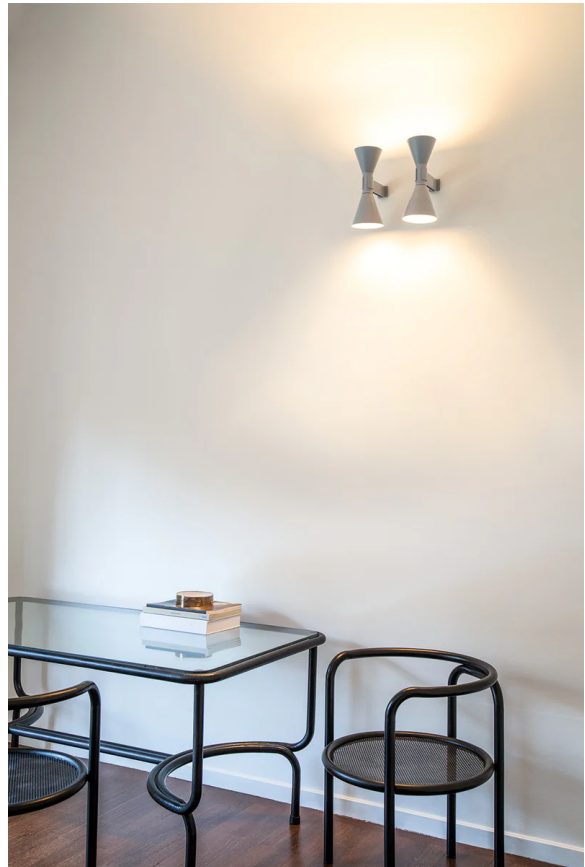

NE A/APPLIQUE/MINI/GREY

Applique De Marseille Mini

by Le Corbusier

Mini version of the iconic Applique de Marseille, designed by Le Corbusier for his Parisian flat in Rue Nungesser et Coli. A wall lamp for direct and diffused light: two cone-shaped lampshades direct the light up and down, providing homogenous and sharp light beams.

Designer	Le Corbusier
Supplier	Nemo
Country	Italy
SKU	NE A/APPLIQUE/MINI/GREY
Finish	Grey

Product Dimensions

Materials	Aluminium	Source	2 x E14 40W (Max)	Emission	Indirect
Dimming	Dependent on globe				