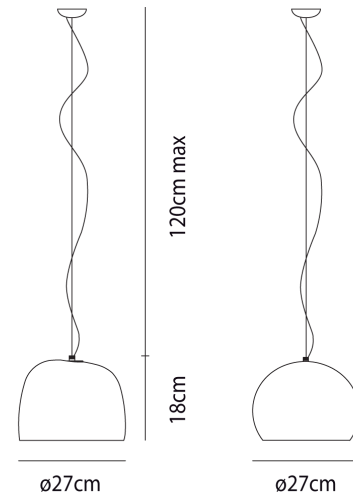

Surface Pendant - Small

by Giovanni Barbato

Giovanni Barbato redefines the concept of surface with this elegant modern pendant. No longer a finite and determined area, but an extension of glass whose shape is constantly changing. The union and intersection of two solids of revolution, Surface takes different shapes depending on the observers' point of view. This small version of the Surface pendant is end-of-line with very limited stock.

Designer	Giovanni Barbato
Supplier	Vistosi
Country	Italy
SKU	VI S/SURFACE/P/WH/BE
Finish	Burnt Earth

Product Dimensions

Weight	2.5kg
IP Rating	IP20

Materials	Blown Glass
Dimming	Dependent on globe

Source	1 x E27 77W (Max)
---------------	-------------------