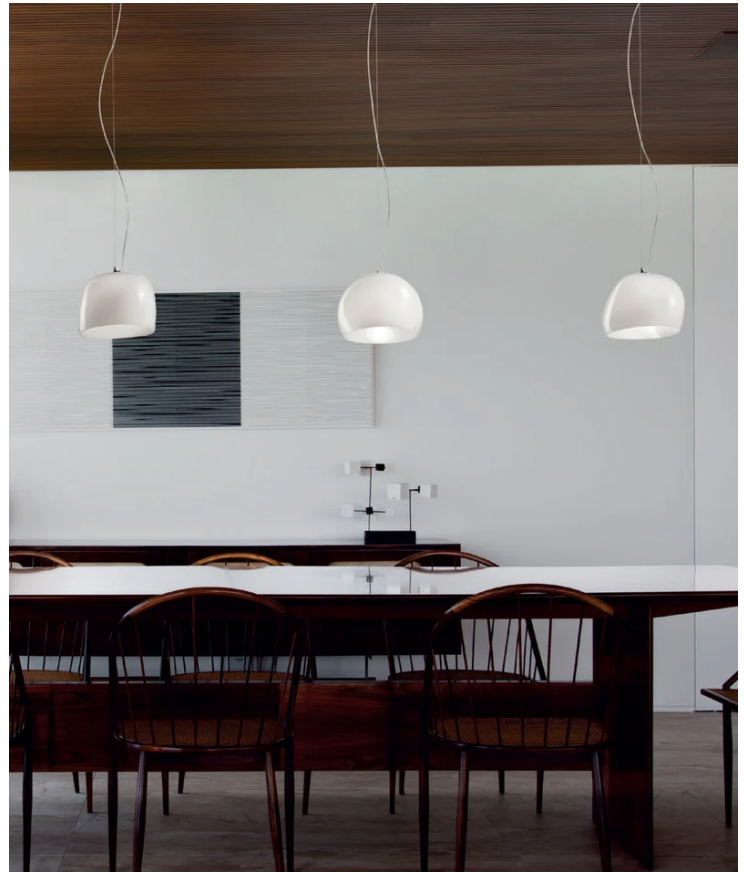

Surface Pendant - Small

by Giovanni Barbato

Giovanni Barbato redefines the concept of surface with this elegant modern pendant. No longer a finite and determined area, but an extension of glass whose shape is constantly changing. The union and intersection of two solids of revolution, Surface takes different shapes depending on the observers' point of view. This small version of the Surface pendant is end-of-line with very limited stock.

Designer	Giovanni Barbato
Supplier	Vistosi
Country	Italy
SKU	VI S/SURFACE/P/WH/BE
Finish	Burnt Earth

Product Dimensions

Weight	2.5kg
IP Rating	IP20

Materials	Blown Glass
Dimming	Dependent on globe

Source	1 x E27 77W (Max)
---------------	-------------------