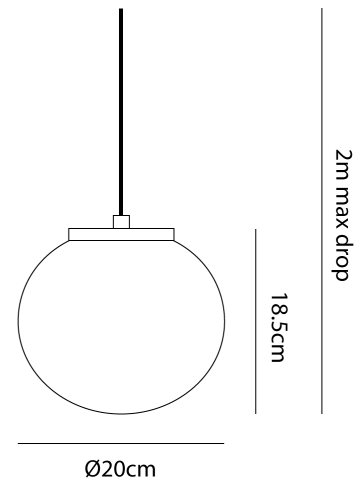

Sparkle Round Pendant

by Studio Italia

Sparkle pendant with round diffuser in transparent glass. Art deco inspired design. Takes 1 x G9 33W (max) globe.

Supplier	Studio Italia
Country	China
SKU	WK S/SPARK/RND/CL
Size	Round

Product Dimensions

Materials	Glass	Source	1 x G9 33W (Max)	Dimming	Dependent on globe
-----------	-------	--------	------------------	---------	--------------------