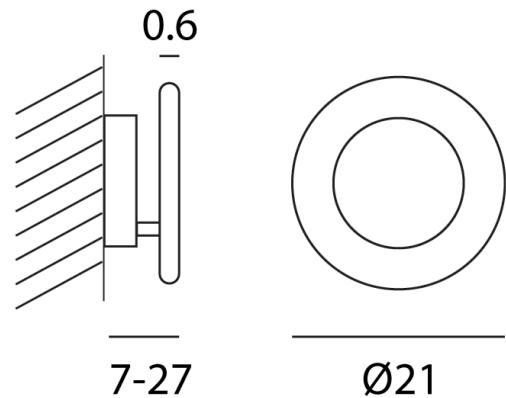

IC A/VERA/21/GOLDLEAF/WHITE

Vera Wall & Ceiling

by Marco Pagnoncelli

The versatile Vera lamp is composed of a reflective disc where a luminous brushed aluminium ring rests. The light disc be manually adjusted 360 degrees parallel and 90 degrees perpendicular to the wall, providing a wide array of direct or indirect lighting options. Vera is equipped with a high output LED and can be installed as wall or ceiling lamp. Available as 21cm, 26cm, or 31cm version in a variety of finish options. The simple, elegant design of the Vera makes it ideal for contemporary interiors.

Designer	Marco Pagnoncelli
Supplier	Icone
Country	Italy
SKU	IC A/VERA/21/GOLDLEAF/WHITE
Finish	Goldleaf + White
Size	21cm

Product Dimensions

Materials	Aluminium	Source	13.5W LED	Colour Temp	3000K
Output	2100lm	Emission	Indirect light	Dimming	TRIAC