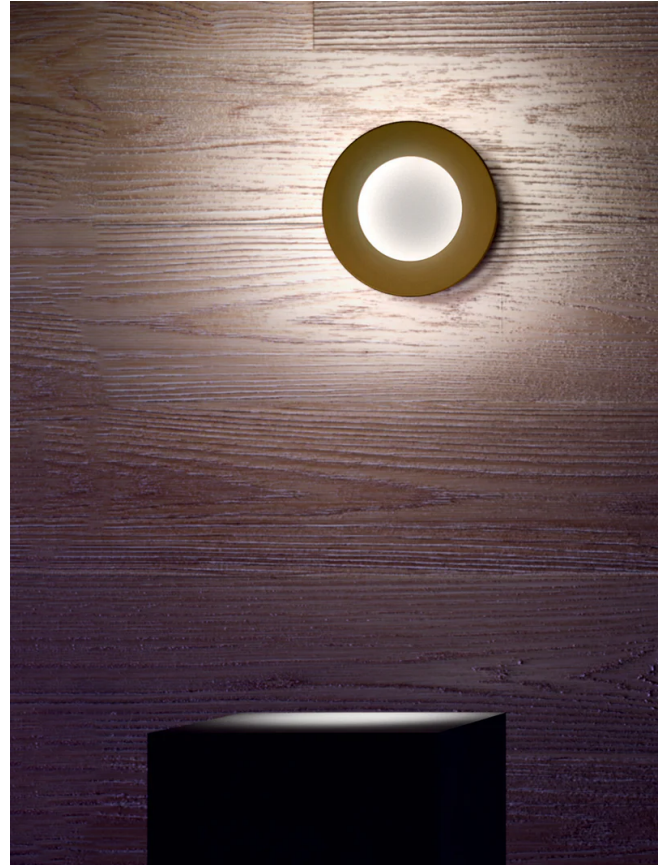

IC A/VERA/21/GOLDLEAF/WHITE

Vera Wall & Ceiling

by Marco Pagnoncelli

The versatile Vera lamp is composed of a reflective disc where a luminous brushed aluminium ring rests. The light disc be manually adjusted 360 degrees parallel and 90 degrees perpendicular to the wall, providing a wide array of direct or indirect lighting options. Vera is equipped with a high output LED and can be installed as wall or ceiling lamp. Available as 21cm, 26cm, or 31cm version in a variety of finish options. The simple, elegant design of the Vera makes it ideal for contemporary interiors.

Designer	Marco Pagnoncelli
Supplier	Icone
Country	Italy
SKU	IC A/VERA/21/GOLDLEAF/WHITE
Finish	Goldleaf + White
Size	21cm

Product Dimensions

Materials	Aluminium	Source	13.5W LED	Colour Temp	3000K
Output	2100lm	Emission	Indirect light	Dimming	TRIAC