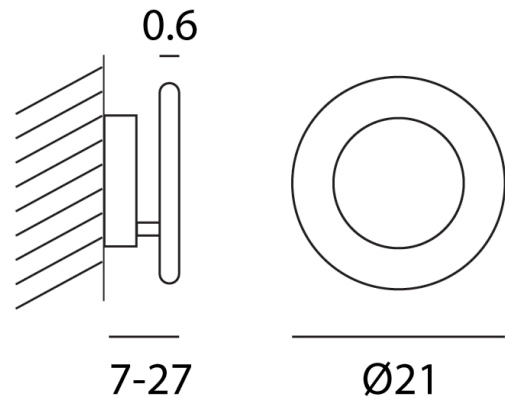

IC A/VERA/21/GOLDLEAF/WHITE

Vera Wall & Ceiling

by Marco Pagnoncelli

The versatile Vera lamp is composed of a reflective disc where a luminous brushed aluminium ring rests. The light disc be manually adjusted 360 degrees parallel and 90 degrees perpendicular to the wall, providing a wide array of direct or indirect lighting options. Vera is equipped with a high output LED and can be installed as wall or ceiling lamp. Available as 21cm, 26cm, or 31cm version in a variety of finish options. The simple, elegant design of the Vera makes it ideal for contemporary interiors.

Designer	Marco Pagnoncelli
Supplier	Icone
Country	Italy
SKU	IC A/VERA/21/GOLDLEAF/WHITE
Finish	Goldleaf + White
Size	21cm

Product Dimensions

Materials	Aluminium	Source	13.5W LED	Colour Temp	3000K
Output	2100lm	Emission	Indirect light	Dimming	TRIAC