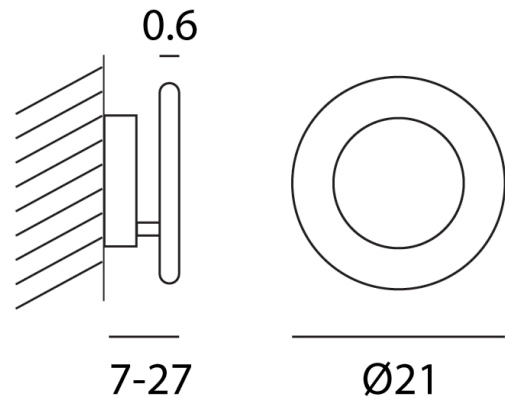

## Vera Wall & Ceiling

by Marco Pagnoncelli

The versatile Vera lamp is composed of a reflective disc where a luminous brushed aluminium ring rests. The light disc be manually adjusted 360 degrees parallel and 90 degrees perpendicular to the wall, providing a wide array of direct or indirect lighting options. Vera is equipped with a high output LED and can be installed as wall or ceiling lamp. Available as 21cm, 26cm, or 31cm version in a variety of finish options. The simple, elegant design of the Vera makes it ideal for contemporary interiors.

<b>Designer</b>	Marco Pagnoncelli
<b>Supplier</b>	Icone
<b>Country</b>	Italy
<b>SKU</b>	IC A/VERA/21/WHITE/WHITE
<b>Finish</b>	White + White
<b>Size</b>	21cm

Product Dimensions

<b>Materials</b>	Aluminium	<b>Source</b>	13.5W LED	<b>Colour Temp</b>	3000K
<b>Output</b>	2100lm	<b>Emission</b>	Indirect light	<b>Dimming</b>	TRIAC