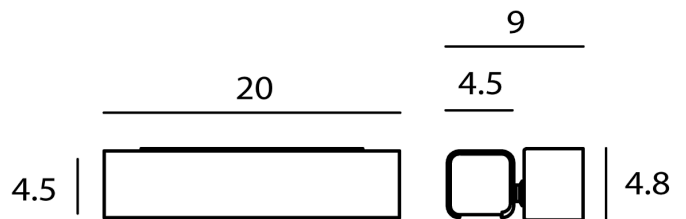

Designer	Keng Dian Kuo
Supplier	Seed Design
Country	Taiwan
SKU	SE A/MUMU/DIMM/BK
Finish	Black

Product Dimensions

Materials	Aluminium	Source	57W LED	Colour Temp	3000K
Output	342lm	CRI	90	Dimming	PHASE
Notes	Adjustable angle				