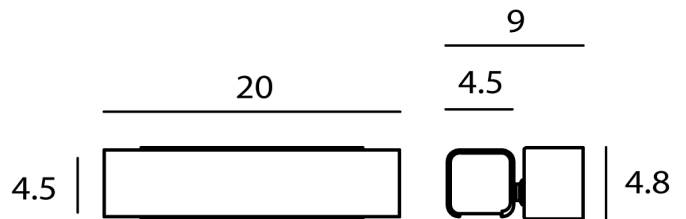

SE A/MUMU/DIMM/BK

Mumu Wall Light

by Keng Dian Kuo

Taking the homonym in Chinese, MUMU sounds the same as "seeing the wood". The designer Dian has been learning wood craft for years. It is the warmest material for him, so he sets the beech/walnut pieces on both ends of the LED fitting to balance the linear metal body. Available in two finishes: matt white with beech end-caps or matt black with walnut end-caps.

Designer	Keng Dian Kuo
Supplier	Seed Design
Country	Taiwan
SKU	SE A/MUMU/DIMM/BK
Finish	Black

Product Dimensions

Materials	Aluminium	Source	5.7W LED	Colour Temp	3000K
Output	342lm	CRI	90	Dimming	PHASE
Notes	Adjustable angle				