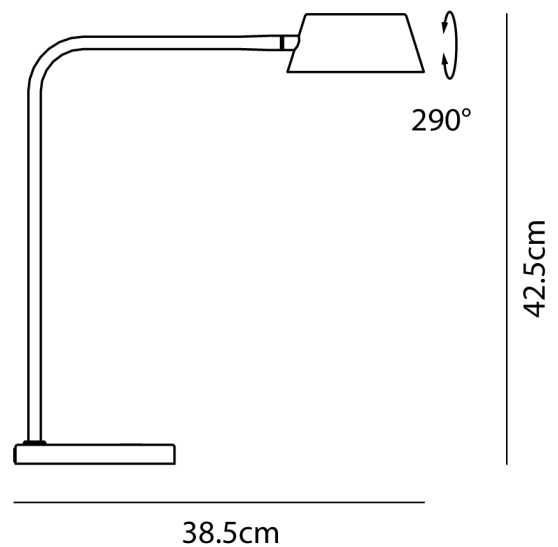

SE LT/OLO/WHITE

Olo Table Lamp

by Hui Lun Li

Table lamp version of the simple and elegant OLO from SEED Design. OLO is unique in that the shade is also the light source. The innovative design embeds an LED within the interior of the rotatable shade, creating an "invisible light source" effect. This also ensures that the light emitting surfaces are kept out of line-of-sight, reducing glare to a minimum. Equipped with a touch dimming button on base for simple operation. Available in a variety of finish options.

Designer	Hui Lun Li
Supplier	Seed Design
Country	Taiwan
SKU	SE LT/OLO/WHITE
Finish	White

Product Dimensions

Weight	2.2kg
Colour Temp	3000K
Dimming	Touch dimmer on base

Materials	Steel, PP
Output	415lm
Notes	Adjustable head, black cable