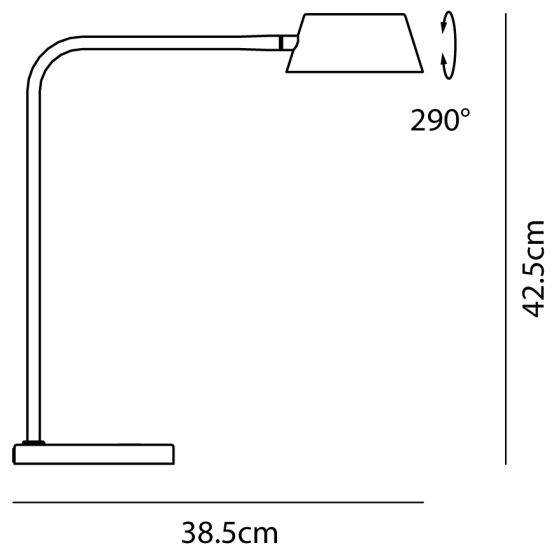

SE LT/OLO/BLACK/COCOA

Olo Table Lamp

by Hui Lun Li

Table lamp version of the simple and elegant OLO from SEED Design. OLO is unique in that the shade is also the light source. The innovative design embeds an LED within the interior of the rotatable shade, creating an "invisible light source" effect. This also ensures that the light emitting surfaces are kept out of line-of-sight, reducing glare to a minimum. Equipped with a touch dimming button on base for simple operation. Available in a variety of finish options.

Designer	Hui Lun Li
Supplier	Seed Design
Country	Taiwan
SKU	SE LT/OLO/BLACK/COCOA
Finish	Black + Cocoa

Product Dimensions

Weight	2.2kg
Colour Temp	3000K
Dimming	Touch dimmer on base

Materials	Steel, PP
Output	415lm
Notes	Adjustable head, black cable