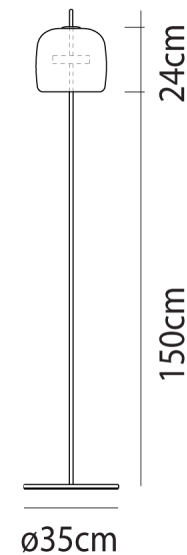

VI PT/JUBE/P/STEEL/AMETHYST

Jube Floor Lamp

by Favaretto&Partners

A floor lamp version of the award winning Jube pendant from Vistosi. Jube was born from the union of two mouth blown glasses that, once assembled together, create an overlapping, ton sur ton effect with retro charm. An 13W LED source produces a widespread light in a form ideal for adding delicate accents within a space. Available in various finish combinations.

Designer	Favaretto&Partners
Supplier	Vistosi
Country	Italy
SKU	VI PT/JUBE/P/STEEL/AMETHYST
Glass Finish	Amethyst
Metal Finish	Steel

Product Dimensions

Weight	9kg
Colour Temp	3000K
IP Rating	IP20

Materials	Blown Glass
Output	2000lm
Dimming	Dimmer on cable