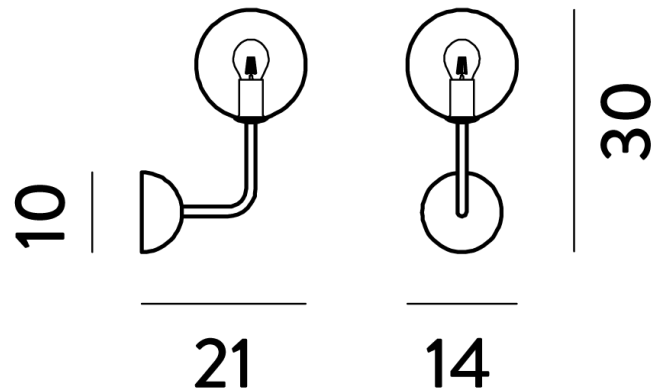

## Scarlett Wall Light

by

Scarlett by Cangiini e Tucci is a modern expression of traditional shapes. The Scarlett wall light is composed of a blown glass diffuser mounted on a minimalist metal frame, creating a striking form. Entirely handmade in Italy and available a variety of finish combinations.

<b>Supplier</b>	Cangiini & Tucci
<b>Country</b>	Italy
<b>SKU</b>	CT A/SCARLETT/BRONZE/WHITE
<b>Metal Finish</b>	Bronze
<b>Glass Finish</b>	White

Product Dimensions

<b>Weight</b>	1kg	<b>Materials</b>	Blown Glass, Metal	<b>Source</b>	1 x E14 40W (Max)
<b>IP Rating</b>	IP20	<b>Dimming</b>	Dependent on globe		