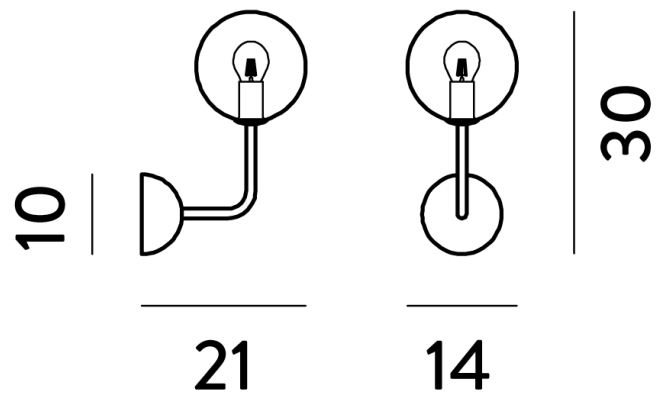

CT A/SCARLETT/BRONZE/WHITE

Scarlett Wall Light

by

Scarlett by Cangini e Tucci is a modern expression of traditional shapes. The Scarlett wall light is composed of a blown glass diffuser mounted on a minimalist metal frame, creating a striking form. Entirely handmade in Italy and available a variety of finish combinations.

Supplier	Cangini & Tucci
Country	Italy
SKU	CT A/SCARLETT/BRONZE/WHITE
Metal Finish	Bronze
Glass Finish	White

Product Dimensions

Weight	1kg
IP Rating	IP20

Materials	Blown Glass, Metal
Dimming	Dependent on globe

Source	1 x E14 40W (Max)
---------------	-------------------