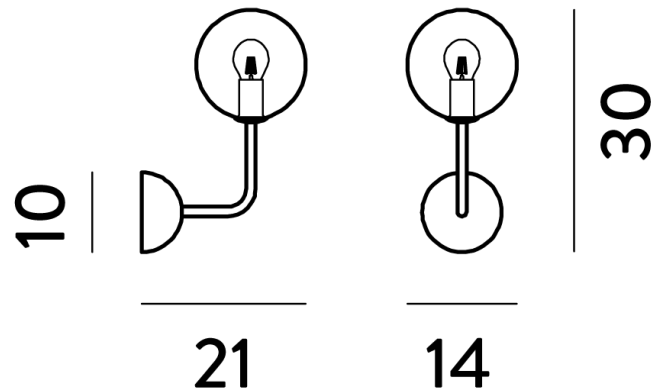

CT A/SCARLETT/BRONZE/WHITE

Scarlett Wall Light

by

Scarlett by Cangini e Tucci is a modern expression of traditional shapes. The Scarlett wall light is composed of a blown glass diffuser mounted on a minimalist metal frame, creating a striking form. Entirely handmade in Italy and available a variety of finish combinations.

Supplier	Cangini & Tucci
Country	Italy
SKU	CT A/SCARLETT/BRONZE/WHITE
Metal Finish	Bronze
Glass Finish	White

Product Dimensions

Weight	1kg
IP Rating	IP20

Materials	Blown Glass, Metal
Dimming	Dependent on globe

Source	1 x E14 40W (Max)
---------------	-------------------