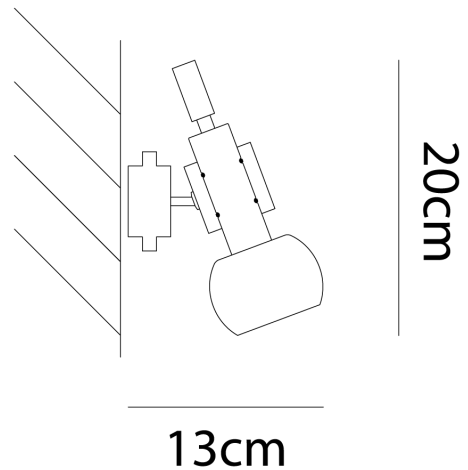

## Vega Wall Light

by Michele de Lucchi

Designed by Michele De Lucchi for Vistosi in 1982, the Vega wall light bears many of the hallmarks of his Memphis period where De Lucchi rose to prominence. Vega is composed of atypical shapes which create its unique form. Vega is offered in a standard white finish for versatile application, or in two bright multi-coloured finishes characteristic of pure Memphis. This version of the Vega was revised in 2007 with De Lucchi himself with Alberto Nason to make the most of contemporary production methods.

<b>Designer</b>	Michele de Lucchi
<b>Supplier</b>	Vistosi
<b>Country</b>	Italy
<b>SKU</b>	VI A/VEGA/WHITE
<b>Finish</b>	All white

### Product Dimensions

<b>Weight</b>	1kg	<b>Source</b>	1 x G9 60W	<b>IP Rating</b>	IP20
---------------	-----	---------------	------------	------------------	------