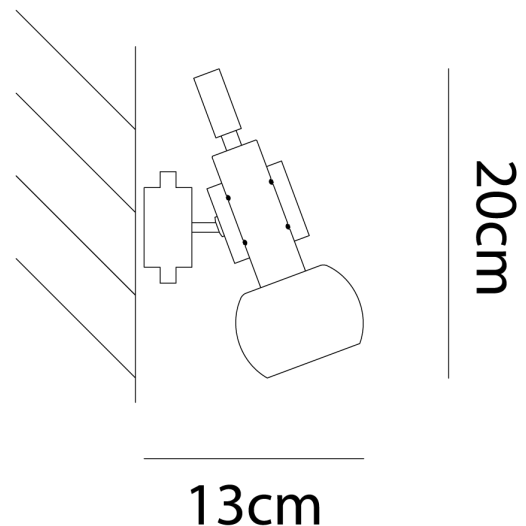

VI A/VEGA/WHITE

Vega Wall Light

by Michele de Lucchi

Designed by Michele De Lucchi for Vistosi in 1982, the Vega wall light bares many of the hallmarks of his Memphis period where De Lucchi rose to prominence. Vega is composed of atypical shapes which create it's unique form. Vega is offered in a standard white finish for versatile application, or in two bright multi-coloured finishes characteristic of pure Memphis. This version of the Vega was revised in 2007 with De Lucchi himself with Alberto Nason to make the most of contemporary production methods.

Designer	Michele de Lucchi
Supplier	Vistosi
Country	Italy
SKU	VI A/VEGA/WHITE
Finish	All white

Product Dimensions

Weight	1kg	Source	1 x G9 60W	IP Rating	IP20
---------------	-----	---------------	------------	------------------	------