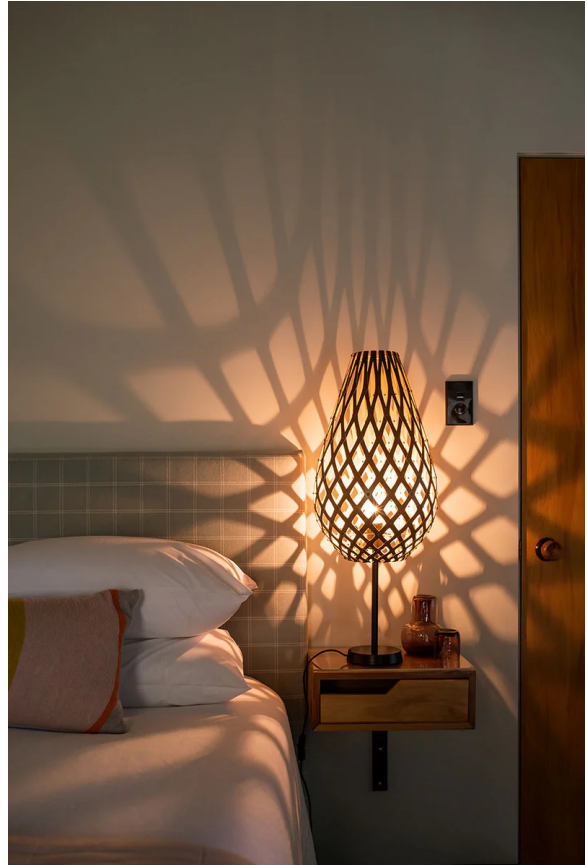

DT LT/LRG/BK/KOURA 500/ORANGE (Bk Adapter)

Koura Table Lamp

by David Trubridge

The droplet-like form of Koura mimics the curled form of our native freshwater shrimp koura, named by the indigenous Maori people. David was also inspired by the intricately made traps used by early Maori to catch koura. Thanks to a special adapter, the iconic Koura is now available as a table lamp with black or white base option. These smaller lights make excellent accent lamps, casting shadows against nearby walls.

Designer	David Trubridge
Supplier	David Trubridge
Country	New Zealand
SKU	DT LT/LRG/BK/KOURA 500/ORANGE (Bk Adapter)
Shade Finish	Orange
Base Finish	Black
Size	Large

Product Dimensions

**Materials** Bamboo Plywood, Nylon Clips**Source** 1 x E27 60W (Max)