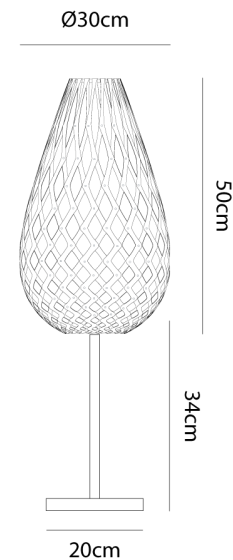

DT LT/LRG/BK/KOURA 500/ORANGE (Bk Adapter)

Koura Table Lamp

by David Trubridge

The droplet-like form of Koura mimics the curled form of our native freshwater shrimp koura, named by the indigenous Maori people. David was also inspired by the intricately made traps used by early Maori to catch koura. Thanks to a special adapter, the iconic Koura is now available as a table lamp with black or white base option. These smaller lights make excellent accent lamps, casting shadows against nearby walls.

Designer	David Trubridge
Supplier	David Trubridge
Country	New Zealand
SKU	DT LT/LRG/BK/KOURA 500/ORANGE (Bk Adapter)
Shade Finish	Orange
Base Finish	Black
Size	Large

Product Dimensions

**Materials** Bamboo Plywood, Nylon Clips**Source** 1 x E27 60W (Max)