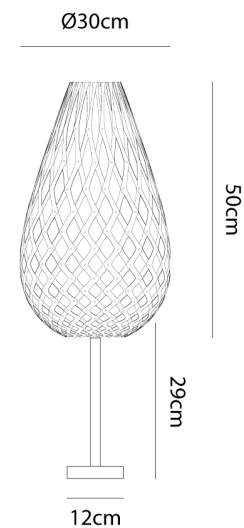

DT LT/SML/WH/KOURA 500/BLACK (Wh Adapter)

Koura Table Lamp

by David Trubridge

The droplet-like form of Koura mimics the curled form of our native freshwater shrimp koura, named by the indigenous Maori people. David was also inspired by the intricately made traps used by early Maori to catch koura. Thanks to a special adapter, the iconic Koura is now available as a table lamp with black or white base option. These smaller lights make excellent accent lamps, casting shadows against nearby walls.

Designer	David Trubridge
Supplier	David Trubridge
Country	New Zealand
SKU	DT LT/SML/WH/KOURA 500/BLACK (Wh Adapter)
Shade Finish	Black
Base Finish	White
Size	Small

Product Dimensions

Materials	Bamboo Plywood, Nylon Clips	Source	1 x E27 60W (Max)
------------------	-----------------------------	---------------	-------------------