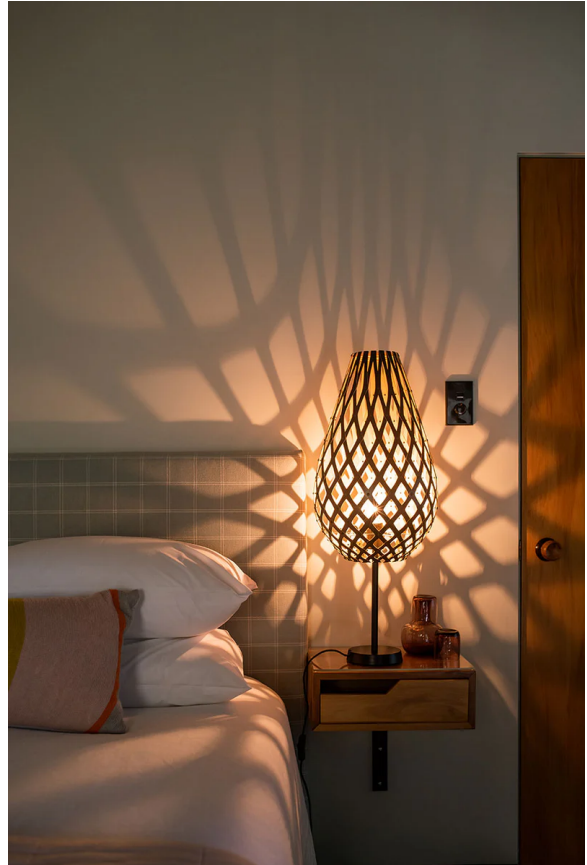

DT LT/SML/WH/KOURA 500/BLACK (Wh Adapter)

Koura Table Lamp

by David Trubridge

The droplet-like form of Koura mimics the curled form of our native freshwater shrimp koura, named by the indigenous Maori people. David was also inspired by the intricately made traps used by early Maori to catch koura. Thanks to a special adapter, the iconic Koura is now available as a table lamp with black or white base option. These smaller lights make excellent accent lamps, casting shadows against nearby walls.

Designer	David Trubridge
Supplier	David Trubridge
Country	New Zealand
SKU	DT LT/SML/WH/KOURA 500/BLACK (Wh Adapter)
Shade Finish	Black
Base Finish	White
Size	Small

Product Dimensions

Materials	Bamboo Plywood, Nylon Clips	Source	1 x E27 60W (Max)
------------------	-----------------------------	---------------	-------------------