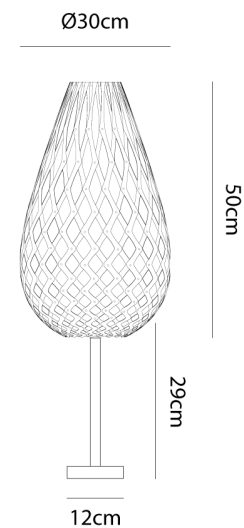

DT LT/SML/WH/KOURA 500 (Wh Adapter)

Koura Table Lamp

by David Trubridge

The droplet-like form of Koura mimics the curled form of our native freshwater shrimp koura, named by the indigenous Maori people. David was also inspired by the intricately made traps used by early Maori to catch koura. Thanks to a special adapter, the iconic Koura is now available as a table lamp with black or white base option. These smaller lights make excellent accent lamps, casting shadows against nearby walls.

Designer	David Trubridge
Supplier	David Trubridge
Country	New Zealand
SKU	DT LT/SML/WH/KOURA 500 (Wh Adapter)
Shade Finish	Bamboo
Base Finish	White
Size	Small

Product Dimensions

Materials	Bamboo Plywood, Nylon Clips	Source	1 x E27 60W (Max)
------------------	-----------------------------	---------------	-------------------