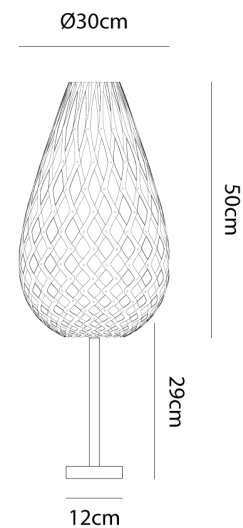

DT LT/SML/WH/KOURA 500 (Wh Adapter)

Koura Table Lamp

by David Trubridge

The droplet-like form of Koura mimics the curled form of our native freshwater shrimp koura, named by the indigenous Maori people. David was also inspired by the intricately made traps used by early Maori to catch koura. Thanks to a special adapter, the iconic Koura is now available as a table lamp with black or white base option. These smaller lights make excellent accent lamps, casting shadows against nearby walls.

Designer	David Trubridge
Supplier	David Trubridge
Country	New Zealand
SKU	DT LT/SML/WH/KOURA 500 (Wh Adapter)
Shade Finish	Bamboo
Base Finish	White
Size	Small

Product Dimensions

Materials	Bamboo Plywood, Nylon Clips	Source	1 x E27 60W (Max)
------------------	-----------------------------	---------------	-------------------