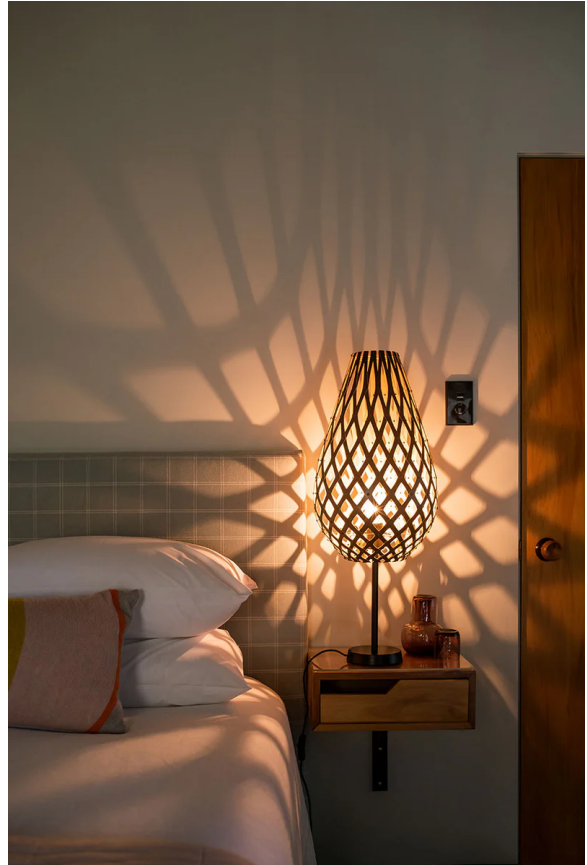

DT LT/SML/WH/KOURA 500 (Wh Adapter)

Koura Table Lamp

by David Trubridge

The droplet-like form of Koura mimics the curled form of our native freshwater shrimp koura, named by the indigenous Maori people. David was also inspired by the intricately made traps used by early Maori to catch koura. Thanks to a special adapter, the iconic Koura is now available as a table lamp with black or white base option. These smaller lights make excellent accent lamps, casting shadows against nearby walls.

Designer	David Trubridge
Supplier	David Trubridge
Country	New Zealand
SKU	DT LT/SML/WH/KOURA 500 (Wh Adapter)
Shade Finish	Bamboo
Base Finish	White
Size	Small

Product Dimensions

Materials	Bamboo Plywood, Nylon Clips	Source	1 x E27 60W (Max)
------------------	-----------------------------	---------------	-------------------