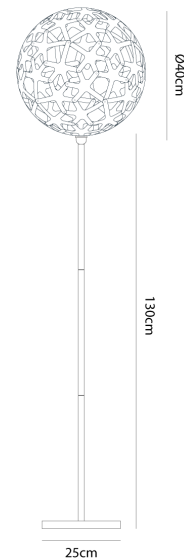

DT PT/BK/CORAL 400/BLACK/BLACK (Bk Adapter)

Coral Floor Lamp

by David Trubridge

Coral is based on one of the geometric polyhedra that have interested David since he was a boy. The intricate form is made from just one single component repeated 60 times. Thanks to a special adapter, the iconic Coral is now available as a floor lamp with black or white base option. These lights make excellent accent lamps, casting intricate shadows against nearby walls.

Designer	David Trubridge
Supplier	David Trubridge
Country	New Zealand
SKU	DT PT/BK/CORAL 400/BLACK/BLACK (Bk Adapter)
Shade Finish	Black 2 Sides
Base Finish	Black

Product Dimensions

**Materials** Bamboo Plywood, Nylon Clips**Source** 1 x E27 60W (Max)