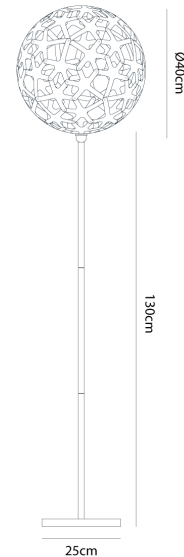

DT PT/BK/CORAL 400/BLACK/BLACK (Bk Adapter)

Coral Floor Lamp

by David Trubridge

Coral is based on one of the geometric polyhedra that have interested David since he was a boy. The intricate form is made from just one single component repeated 60 times. Thanks to a special adapter, the iconic Coral is now available as a floor lamp with black or white base option. These lights make excellent accent lamps, casting intricate shadows against nearby walls.

Designer	David Trubridge
Supplier	David Trubridge
Country	New Zealand
SKU	DT PT/BK/CORAL 400/BLACK/BLACK (Bk Adapter)
Shade Finish	Black 2 Sides
Base Finish	Black

Product Dimensions

**Materials** Bamboo Plywood, Nylon Clips**Source** 1 x E27 60W (Max)