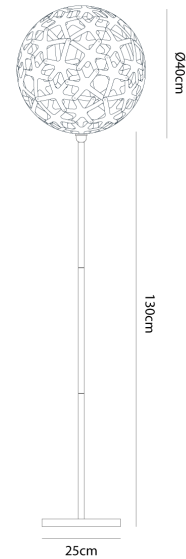

DT PT/BK/CORAL 400/BLACK/BLACK (Bk Adapter)

Coral Floor Lamp

by David Trubridge

Coral is based on one of the geometric polyhedra that have interested David since he was a boy. The intricate form is made from just one single component repeated 60 times. Thanks to a special adapter, the iconic Coral is now available as a floor lamp with black or white base option. These lights make excellent accent lamps, casting intricate shadows against nearby walls.

| | |
|---------------------|---|
| Designer | David Trubridge |
| Supplier | David Trubridge |
| Country | New Zealand |
| SKU | DT PT/BK/CORAL 400/BLACK/BLACK (Bk Adapter) |
| Shade Finish | Black 2 Sides |
| Base Finish | Black |

Product Dimensions

| | | | |
|------------------|-----------------------------|---------------|-------------------|
| Materials | Bamboo Plywood, Nylon Clips | Source | 1 x E27 60W (Max) |
|------------------|-----------------------------|---------------|-------------------|