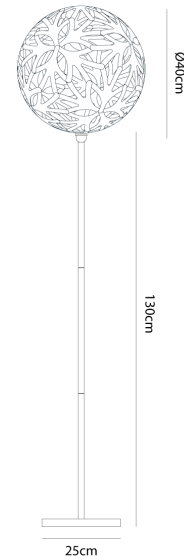

DT PT/BK/FLORAL 400/WHITE/WHITE (Bk Adapter)

## Floral Floor Lamp

by David Trubridge

Floral was designed three years after the Coral light. Like the Coral, the Floral pendant is based on geometric polyhedra forms, but with a softer and more decorative design to the structured Coral. Thanks to a special adapter, the iconic Floral is now available as a table lamp with black or white base option. These lights make excellent accent lamps, casting intricate shadows against nearby walls.

<b>Designer</b>	David Trubridge
<b>Supplier</b>	David Trubridge
<b>Country</b>	New Zealand
<b>SKU</b>	DT PT/BK/FLORAL 400/WHITE/WHITE (Bk Adapter)
<b>Shade Finish</b>	White 2 Sides
<b>Base Finish</b>	Black

### Product Dimensions

**Materials** Bamboo Plywood, Nylon Clips**Source** 1 x E27 60W (Max)