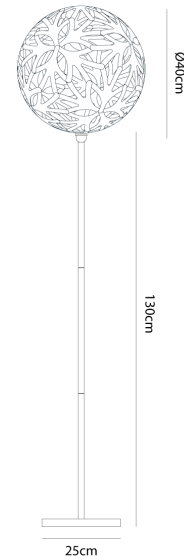

DT PT/WH/FLORAL 400 (Wh Adapter)

Floral Floor Lamp

by David Trubridge

Floral was designed three years after the Coral light. Like the Coral, the Floral pendant is based on geometric polyhedra forms, but with a softer and more decorative design to the structured Coral. Thanks to a special adapter, the iconic Floral is now available as a table lamp with black or white base option. These lights make excellent accent lamps, casting intricate shadows against nearby walls.

Designer	David Trubridge
Supplier	David Trubridge
Country	New Zealand
SKU	DT PT/WH/FLORAL 400 (Wh Adapter)
Shade Finish	Bamboo
Base Finish	White

Product Dimensions

**Materials** Bamboo Plywood, Nylon Clips**Source** 1 x E27 60W (Max)