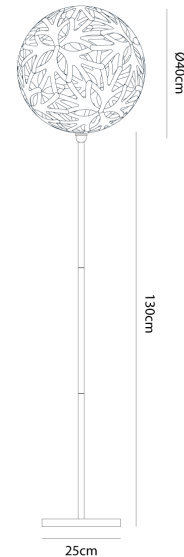

DT PT/WH/FLORAL 400/BLACK/BLACK (Wh Adapter)

Floral Floor Lamp

by David Trubridge

Floral was designed three years after the Coral light. Like the Coral, the Floral pendant is based on geometric polyhedra forms, but with a softer and more decorative design to the structured Coral. Thanks to a special adapter, the iconic Floral is now available as a table lamp with black or white base option. These lights make excellent accent lamps, casting intricate shadows against nearby walls.

Designer	David Trubridge
Supplier	David Trubridge
Country	New Zealand
SKU	DT PT/WH/FLORAL 400/BLACK/BLACK (Wh Adapter)
Shade Finish	Black 2 Sides
Base Finish	White

Product Dimensions

**Materials** Bamboo Plywood, Nylon Clips**Source** 1 x E27 60W (Max)