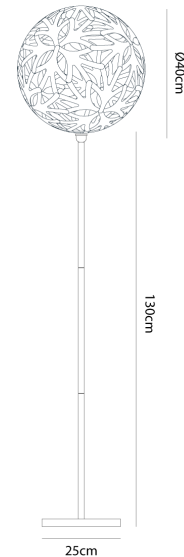

DT PT/BK/FLORAL 400/AQUA (Bk Adapter)

Floral Floor Lamp

by David Trubridge

Floral was designed three years after the Coral light. Like the Coral, the Floral pendant is based on geometric polyhedra forms, but with a softer and more decorative design to the structured Coral. Thanks to a special adapter, the iconic Floral is now available as a table lamp with black or white base option. These lights make excellent accent lamps, casting intricate shadows against nearby walls.

Designer	David Trubridge
Supplier	David Trubridge
Country	New Zealand
SKU	DT PT/BK/FLORAL 400/AQUA (Bk Adapter)
Shade Finish	Aqua
Base Finish	Black

Product Dimensions

**Materials** Bamboo Plywood, Nylon Clips**Source** 1 x E27 60W (Max)