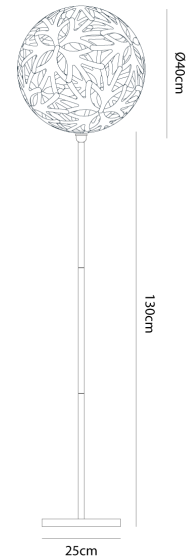

DT PT/BK/FLORAL 400/AQUA (Bk Adapter)

Floral Floor Lamp

by David Trubridge

Floral was designed three years after the Coral light. Like the Coral, the Floral pendant is based on geometric polyhedra forms, but with a softer and more decorative design to the structured Coral. Thanks to a special adapter, the iconic Floral is now available as a table lamp with black or white base option. These lights make excellent accent lamps, casting intricate shadows against nearby walls.

Designer	David Trubridge
Supplier	David Trubridge
Country	New Zealand
SKU	DT PT/BK/FLORAL 400/AQUA (Bk Adapter)
Shade Finish	Aqua
Base Finish	Black

Product Dimensions

**Materials** Bamboo Plywood, Nylon Clips**Source** 1 x E27 60W (Max)