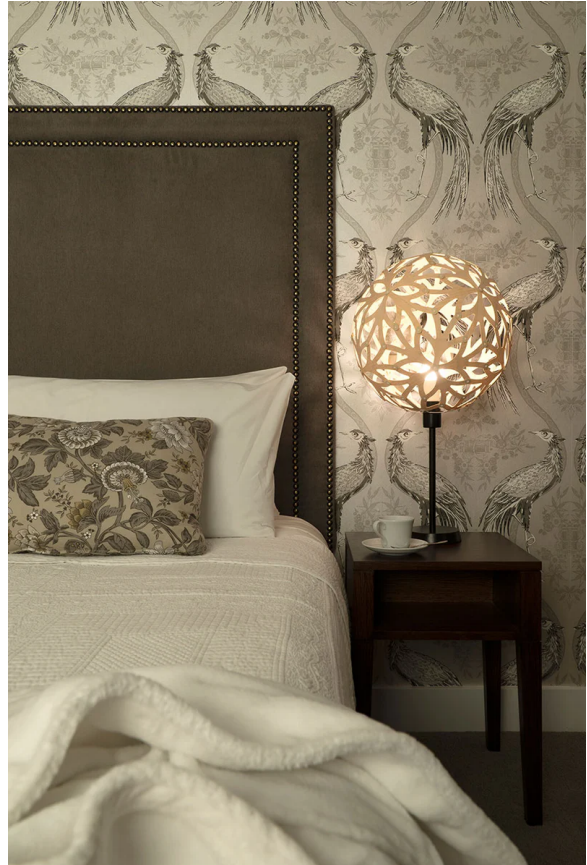

DT LT/LRG/WH/FLORAL 400/WHITE/WHITE (Wh Adapter)

Floral Table Lamp

by David Trubridge

Floral was designed three years after the Coral light. Like the Coral, the Floral pendant is based on geometric polyhedra forms, but with a softer and more decorative design to the structured Coral. Thanks to a special adapter, the iconic Floral is now available as a table lamp with black or white base option. These smaller lights make excellent accent lamps, casting shadows against nearby walls.

Designer	David Trubridge
Supplier	David Trubridge
Country	New Zealand
SKU	DT LT/LRG/WH/FLORAL 400/WHITE/WHITE (Wh Adapter)
Shade Finish	White 2 Sides
Base Finish	White
Size	Large

Product Dimensions

Materials	Bamboo Plywood, Nylon Clips	Source	1 x E27 60W (Max)
------------------	-----------------------------	---------------	-------------------