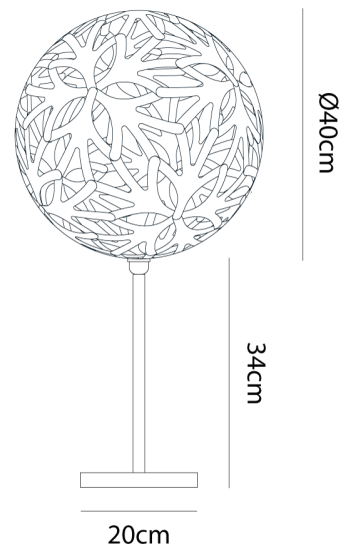

DT LT/LRG/WH/FLORAL 400/WHITE/WHITE (Wh Adapter)

Floral Table Lamp

by David Trubridge

Floral was designed three years after the Coral light. Like the Coral, the Floral pendant is based on geometric polyhedra forms, but with a softer and more decorative design to the structured Coral. Thanks to a special adapter, the iconic Floral is now available as a table lamp with black or white base option. These smaller lights make excellent accent lamps, casting shadows against nearby walls.

Designer	David Trubridge
Supplier	David Trubridge
Country	New Zealand
SKU	DT LT/LRG/WH/FLORAL 400/WHITE/WHITE (Wh Adapter)
Shade Finish	White 2 Sides
Base Finish	White
Size	Large

Product Dimensions

**Materials** Bamboo Plywood, Nylon Clips**Source** 1 x E27 60W (Max)