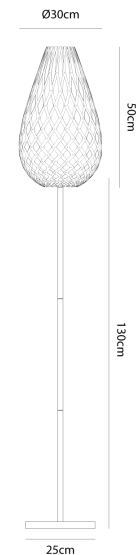

DT PT/WH/KOURA 500/WHITE/WHITE (Wh Adapter)

## Koura Floor Lamp

by David Trubridge

The droplet-like form of Koura mimics the curled form of our native freshwater shrimp koura, named by the indigenous Maori people. David was also inspired by the intricately made traps used by early Maori to catch koura. Thanks to a special adapter, the iconic Koura is now available as a table lamp with black or white base option. These lights make excellent accent lamps, casting intricate shadows against nearby walls.

<b>Designer</b>	David Trubridge
<b>Supplier</b>	David Trubridge
<b>Country</b>	New Zealand
<b>SKU</b>	DT PT/WH/KOURA 500/WHITE/WHITE (Wh Adapter)
<b>Shade Finish</b>	White 2 Sides
<b>Base Finish</b>	White

### Product Dimensions

**Materials** Bamboo Plywood, Nylon Clips**Source** 1 x E27 60W (Max)