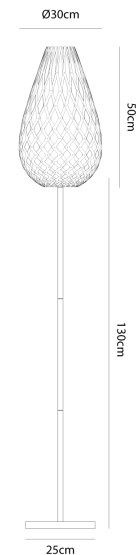

DT PT/BK/KOURA 500/AQUA (Bk Adapter)

Koura Floor Lamp

by David Trubridge

The droplet-like form of Koura mimics the curled form of our native freshwater shrimp koura, named by the indigenous Maori people. David was also inspired by the intricately made traps used by early Maori to catch koura. Thanks to a special adapter, the iconic Koura is now available as a table lamp with black or white base option. These lights make excellent accent lamps, casting intricate shadows against nearby walls.

Designer	David Trubridge
Supplier	David Trubridge
Country	New Zealand
SKU	DT PT/BK/KOURA 500/AQUA (Bk Adapter)
Shade Finish	Aqua
Base Finish	Black

Product Dimensions

Materials Bamboo Plywood, Nylon Clips

Source 1 x E27 60W (Max)