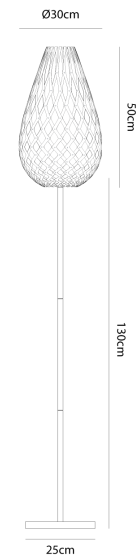

DT PT/BK/KOURA 500/AQUA (Bk Adapter)

Koura Floor Lamp

by David Trubridge

The droplet-like form of Koura mimics the curled form of our native freshwater shrimp koura, named by the indigenous Maori people. David was also inspired by the intricately made traps used by early Maori to catch koura. Thanks to a special adapter, the iconic Koura is now available as a table lamp with black or white base option. These lights make excellent accent lamps, casting intricate shadows against nearby walls.

Designer	David Trubridge
Supplier	David Trubridge
Country	New Zealand
SKU	DT PT/BK/KOURA 500/AQUA (Bk Adapter)
Shade Finish	Aqua
Base Finish	Black

Product Dimensions

**Materials** Bamboo Plywood, Nylon Clips**Source** 1 x E27 60W (Max)