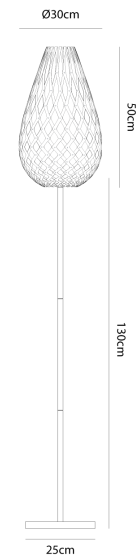

DT PT/BK/KOURA 500/AQUA (Bk Adapter)

## Koura Floor Lamp

by David Trubridge

The droplet-like form of Koura mimics the curled form of our native freshwater shrimp koura, named by the indigenous Maori people. David was also inspired by the intricately made traps used by early Maori to catch koura. Thanks to a special adapter, the iconic Koura is now available as a table lamp with black or white base option. These lights make excellent accent lamps, casting intricate shadows against nearby walls.

### Product Dimensions

**Materials** Bamboo Plywood, Nylon Clips

**Source** 1 x E27 60W (Max)