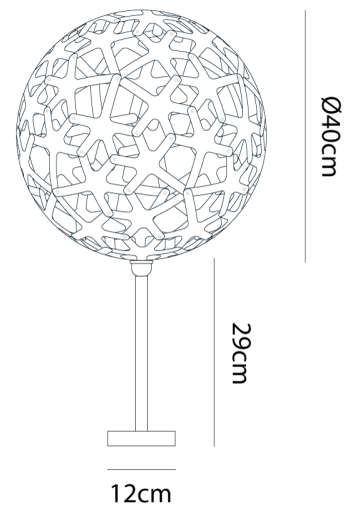

DT LT/SML/BK/CORAL 400/RED (Bk Adapter)

Coral Table Lamp

by David Trubridge

Coral is based on one of the geometric polyhedra that have interested David since he was a boy. The intricate form is made from just one single component repeated 60 times. Thanks to a special adapter, the iconic Coral is now available as a table lamp with black or white base option. These smaller lights make excellent accent lamps, casting shadows against nearby walls.

Designer	David Trubridge
Supplier	David Trubridge
Country	New Zealand
SKU	DT LT/SML/BK/CORAL 400/RED (Bk Adapter)
Shade Finish	Red
Base Finish	Black
Size	Small

Product Dimensions

**Materials** Bamboo Plywood, Nylon Clips**Source** 1 x E27 60W (Max)