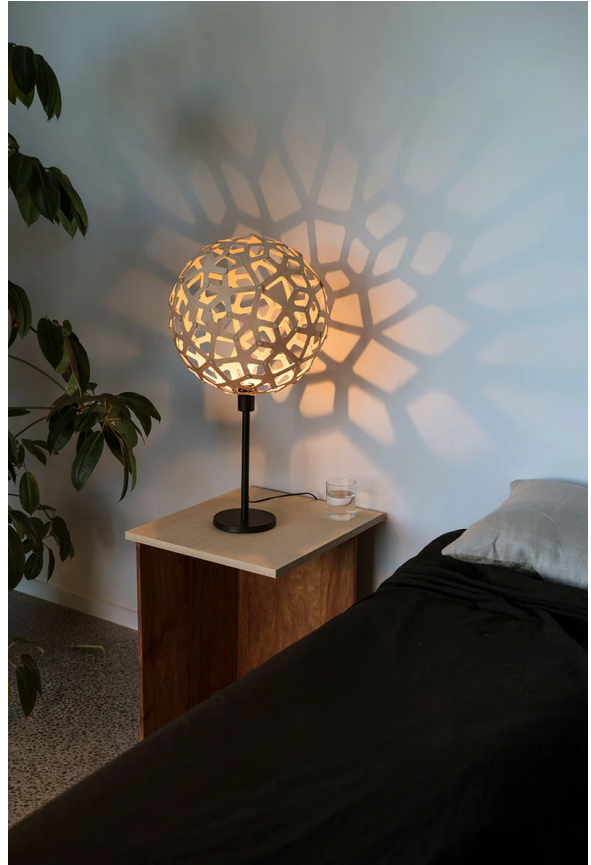

DT LT/SML/BK/CORAL 400/RED (Bk Adapter)

Coral Table Lamp

by David Trubridge

Coral is based on one of the geometric polyhedra that have interested David since he was a boy. The intricate form is made from just one single component repeated 60 times. Thanks to a special adapter, the iconic Coral is now available as a table lamp with black or white base option. These smaller lights make excellent accent lamps, casting shadows against nearby walls.

Designer	David Trubridge
Supplier	David Trubridge
Country	New Zealand
SKU	DT LT/SML/BK/CORAL 400/RED (Bk Adapter)
Shade Finish	Red
Base Finish	Black
Size	Small

Product Dimensions

**Materials** Bamboo Plywood, Nylon Clips**Source** 1 x E27 60W (Max)