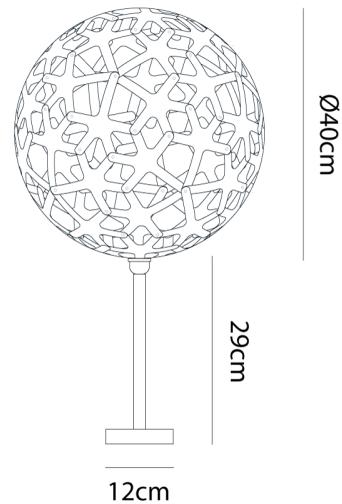

DT LT/SML/BK/CORAL 400/RED (Bk Adapter)

Coral Table Lamp

by David Trubridge

Coral is based on one of the geometric polyhedra that have interested David since he was a boy. The intricate form is made from just one single component repeated 60 times. Thanks to a special adapter, the iconic Coral is now available as a table lamp with black or white base option. These smaller lights make excellent accent lamps, casting shadows against nearby walls.

Designer	David Trubridge
Supplier	David Trubridge
Country	New Zealand
SKU	DT LT/SML/BK/CORAL 400/RED (Bk Adapter)
Shade Finish	Red
Base Finish	Black
Size	Small

Product Dimensions

**Materials** Bamboo Plywood, Nylon Clips**Source** 1 x E27 60W (Max)