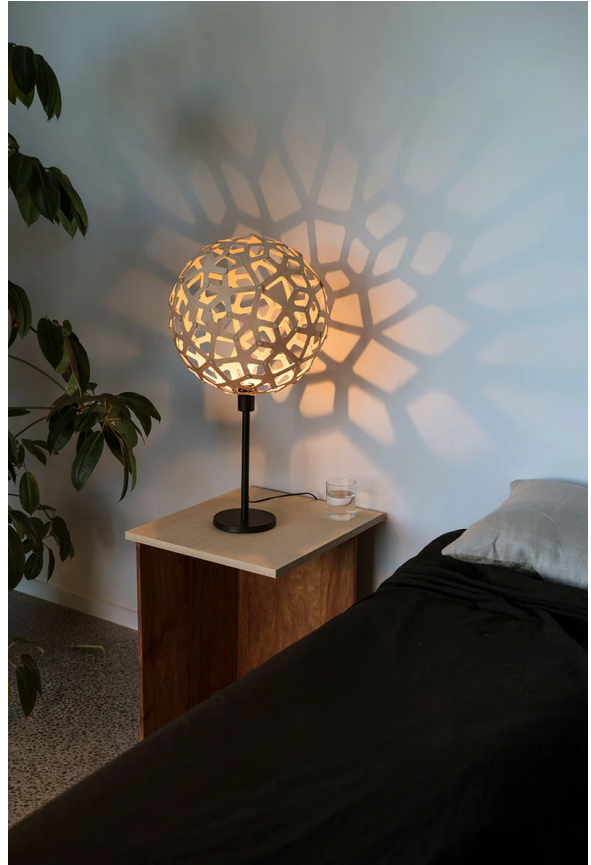

DT LT/SML/BK/CORAL 400/RED (Bk Adapter)

## Coral Table Lamp

by David Trubridge

Coral is based on one of the geometric polyhedra that have interested David since he was a boy. The intricate form is made from just one single component repeated 60 times. Thanks to a special adapter, the iconic Coral is now available as a table lamp with black or white base option. These smaller lights make excellent accent lamps, casting shadows against nearby walls.

<b>Designer</b>	David Trubridge
<b>Supplier</b>	David Trubridge
<b>Country</b>	New Zealand
<b>SKU</b>	DT LT/SML/BK/CORAL 400/RED (Bk Adapter)
<b>Shade Finish</b>	Red
<b>Base Finish</b>	Black
<b>Size</b>	Small

### Product Dimensions

**Materials** Bamboo Plywood, Nylon Clips**Source** 1 x E27 60W (Max)