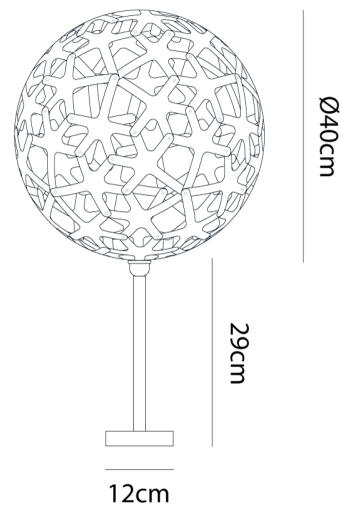

DT LT/SML/BK/CORAL 400/RED (Bk Adapter)

## Coral Table Lamp

by David Trubridge

Coral is based on one of the geometric polyhedra that have interested David since he was a boy. The intricate form is made from just one single component repeated 60 times. Thanks to a special adapter, the iconic Coral is now available as a table lamp with black or white base option. These smaller lights make excellent accent lamps, casting shadows against nearby walls.

<b>Designer</b>	David Trubridge
<b>Supplier</b>	David Trubridge
<b>Country</b>	New Zealand
<b>SKU</b>	DT LT/SML/BK/CORAL 400/RED (Bk Adapter)
<b>Shade Finish</b>	Red
<b>Base Finish</b>	Black
<b>Size</b>	Small

### Product Dimensions

**Materials** Bamboo Plywood, Nylon Clips**Source** 1 x E27 60W (Max)