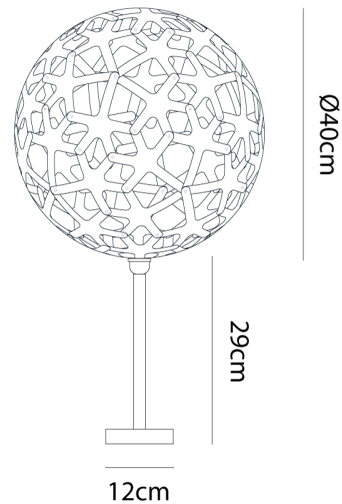

DT LT/SML/BK/CORAL 400/RED (Bk Adapter)

## Coral Table Lamp

by David Trubridge

Coral is based on one of the geometric polyhedra that have interested David since he was a boy. The intricate form is made from just one single component repeated 60 times. Thanks to a special adapter, the iconic Coral is now available as a table lamp with black or white base option. These smaller lights make excellent accent lamps, casting shadows against nearby walls.

<b>Designer</b>	David Trubridge
<b>Supplier</b>	David Trubridge
<b>Country</b>	New Zealand
<b>SKU</b>	DT LT/SML/BK/CORAL 400/RED (Bk Adapter)
<b>Shade Finish</b>	Red
<b>Base Finish</b>	Black
<b>Size</b>	Small

### Product Dimensions

**Materials** Bamboo Plywood, Nylon Clips**Source** 1 x E27 60W (Max)