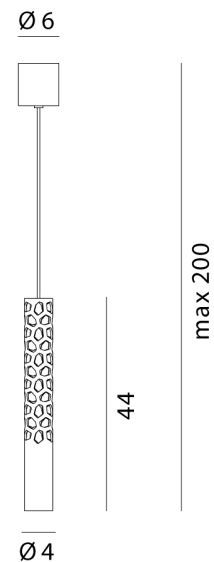

RO S/SQUIGGLE/H6/2700K/GOLD

Squiggle H6 Pendant

by Paolo Rizzato

Inspired by the "Neon structure" by Lucio Fontana for the 9th Triennale of Milan, Squiggle is a suspended tubular exoskeleton containing an LED strip up to 6m long. A sequence of irregular hexagon-shaped holes allow light to escape the metal structure, projecting a complex array of geometric patterns, including broken curved lines and concentric rings. Squiggle comes in a wide range of designs and sizes to suit a myriad of installation possibilities, with all versions available in matt gold, black or white finish. Made in Italy.

Designer	Paolo Rizzato
Supplier	Rotaliana
Country	Italy
SKU	RO S/SQUIGGLE/H6/2700K/GOLD
Finish	Gold
Version	2700K - No-Dimming

Weight	0.82kg
Colour Temp	2700K
IP Rating	IP20

Materials	Metal
Output	480lm
Dimming	No

Product Dimensions

Source	7.5W LED
CRI	90