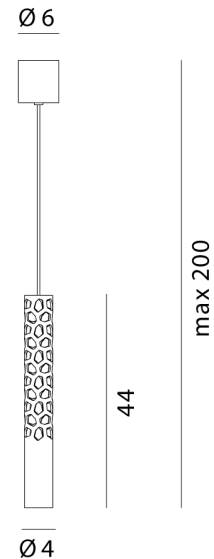

RO S/SQUIGGLE/H6/2700K/GOLD

Squiggle H6 Pendant

by Paolo Rizzato

Inspired by the "Neon structure" by Lucio Fontana for the 9th Triennale of Milan, Squiggle is a suspended tubular exoskeleton containing an LED strip up to 6m long. A sequence of irregular hexagon-shaped holes allow light to escape the metal structure, projecting a complex array of geometric patterns, including broken curved lines and concentric rings. Squiggle comes in a wide range of designs and sizes to suit a myriad of installation possibilities, with all versions available in matt gold, black or white finish. Made in Italy.

Designer	Paolo Rizzato
Supplier	Rotaliana
Country	Italy
SKU	RO S/SQUIGGLE/H6/2700K/GOLD
Finish	Gold
Version	2700K - No-Dimming

Weight	0.82kg
Colour Temp	2700K
IP Rating	IP20

Materials	Metal
Output	480lm
Dimming	No

Product Dimensions

Source	7.5W LED
CRI	90