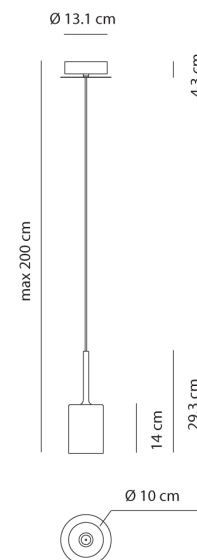

AX S/SPILLRAY/M/GR

Spillray Pendant

by Manuel & Vanessa Vivian

The Spillray collection of pendant lamps is an elegant shape play on upturned goblets. The diffusers are made of glass with chrome-plated metal canopy, gracefully illuminating any area. Available in several sizes, configurations and finish options suitable for a variety of applications. Single pendant also available with surface mounted or recessed canopy.

Designer	Manuel & Vanessa Vivian
Supplier	Axo Light
Country	Italy
SKU	AX S/SPILLRAY/M/GR
Finish	Grey
Size	Medium

Product Dimensions

Weight	1.2kg
IP Rating	IP20

Materials	Glass
Dimming	Dependent on globe

Source	1 x 12V G4 20W (Max)
---------------	----------------------