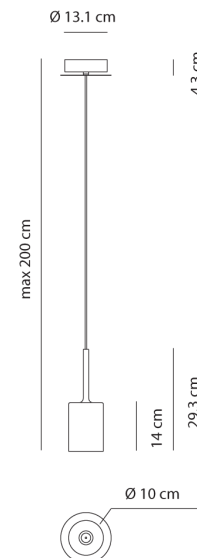

AX S/SPILLRAY/M/GR

Spillray Pendant

by Manuel & Vanessa Vivian

The Spillray collection of pendant lamps is an elegant shape play on upturned goblets. The diffusers are made of glass with chrome-plated metal canopy, gracefully illuminating any area. Available in several sizes, configurations and finish options suitable for a variety of applications. Single pendant also available with surface mounted or recessed canopy.

Designer	Manuel & Vanessa Vivian
Supplier	Axo Light
Country	Italy
SKU	AX S/SPILLRAY/M/GR
Finish	Grey
Size	Medium

Product Dimensions

Weight	1.2kg
IP Rating	IP20

Materials	Glass
Dimming	Dependent on globe

Source	1 x 12V G4 20W (Max)
---------------	----------------------