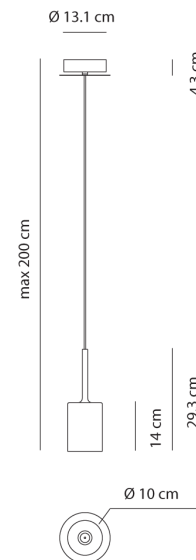

AX S/SPILLRAY/M/GR

Spillray Pendant

by Manuel & Vanessa Vivian

The Spillray collection of pendant lamps is an elegant shape play on upturned goblets. The diffusers are made of glass with chrome-plated metal canopy, gracefully illuminating any area. Available in several sizes, configurations and finish options suitable for a variety of applications. Single pendant also available with surface mounted or recessed canopy.

Designer	Manuel & Vanessa Vivian
Supplier	Axo Light
Country	Italy
SKU	AX S/SPILLRAY/M/GR
Finish	Grey
Size	Medium

Weight	1.2kg
IP Rating	IP20

Materials	Glass
Dimming	Dependent on globe

Product Dimensions

Source	1 x 12V G4 20W (Max)
---------------	----------------------