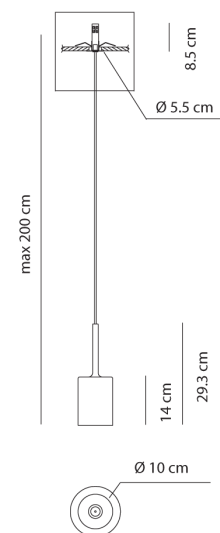

AX S/SPILLRAY/REC/M/RD

Spillray Pendant

by Manuel & Vanessa Vivian

The Spillray collection of pendant lamps is an elegant shape play on upturned goblets. The diffusers are made of glass with chrome-plated metal canopy, gracefully illuminating any area. Available in several sizes, configurations and finish options suitable for a variety of applications. Single pendant also available with surface mounted or recessed canopy.

Designer	Manuel & Vanessa Vivian
Supplier	Axo Light
Country	Italy
SKU	AX S/SPILLRAY/REC/M/RD
Finish	Red
Size	Medium Recessed

Product Dimensions

Weight	1.2kg
IP Rating	IP20

Materials	Glass
Dimming	Dependent on globe

Source	1 x 12V G4 20W (Max)
---------------	----------------------