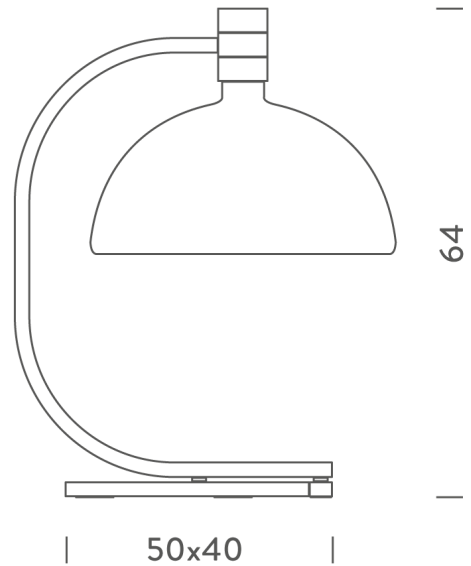

NE LT/AS1C/BLACK CHROME

AS1C Table Lamp

by Franco Albini

AS1C table lamp with structure in chromed or black chromed metal. Cup-shaped diffuser, in opal white glass. Flood beam distribution, dimmer on the cable. Classic design by Franco Albini.

Designer	Franco Albini
Supplier	Nemo
Country	Italy
SKU	NE LT/AS1C/BLACK CHROME
Finish	Black

Product Dimensions

Weight	7.12kg	Source	1 x E27 70W	Dimming	Dimmer on cable
---------------	--------	---------------	-------------	----------------	-----------------