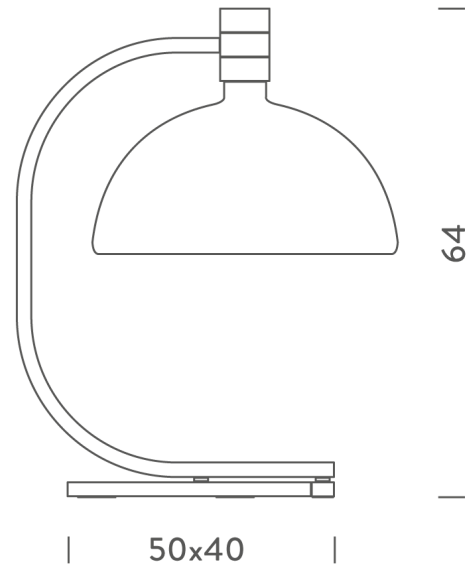

NE LT/AS1C/CHROME

AS1C Table Lamp

by Franco Albini

AS1C table lamp with structure in chromed or black chromed metal. Cup-shaped diffuser, in opal white glass. Flood beam distribution, dimmer on the cable. Classic design by Franco Albini.

Designer	Franco Albini
Supplier	Nemo
Country	Italy
SKU	NE LT/AS1C/CHROME
Finish	Chrome

Product Dimensions

Weight	7.12kg	Source	1 x E27 70W	Dimming	Dimmer on cable
---------------	--------	---------------	-------------	----------------	-----------------