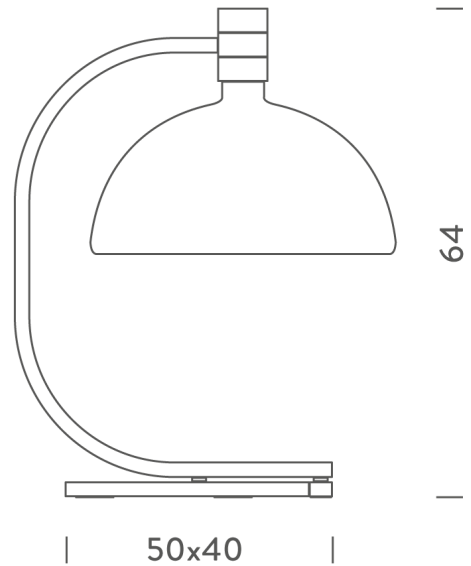

NE LT/AS1C/CHROME

AS1C Table Lamp

by Franco Albini

AS1C table lamp with structure in chromed or black chromed metal. Cup-shaped diffuser, in opal white glass. Flood beam distribution, dimmer on the cable. Classic design by Franco Albini.

Designer	Franco Albini
Supplier	Nemo
Country	Italy
SKU	NE LT/AS1C/CHROME
Finish	Chrome

Product Dimensions

Weight	7.12kg	Source	1 x E27 70W	Dimming	Dimmer on cable
---------------	--------	---------------	-------------	----------------	-----------------