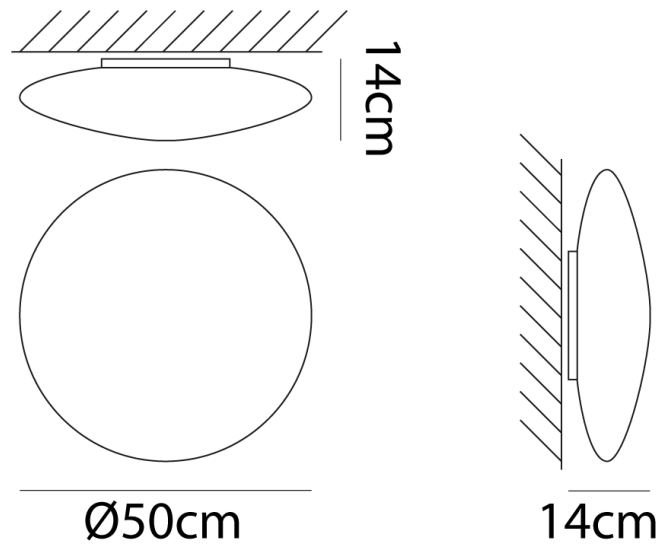

## Saba Ceiling Light

by

Saba is a simple and elegant fitting that can be mounted both as a ceiling or wall lamp. The lenticular shape of the satin-finish blown glass makes it an excellent choice for ambient lighting. Available in four sizes.

<b>Supplier</b>	Vistosi
<b>Country</b>	Italy
<b>SKU</b>	VI PL/SABA/50
<b>Size</b>	50cm

Product Dimensions

<b>Weight</b>	4kg
<b>Emission</b>	Diffused

<b>Materials</b>	Blown glass
<b>IP Rating</b>	IP20

<b>Source</b>	2 x E27 70W (Max)
<b>Dimming</b>	Dependent on globe