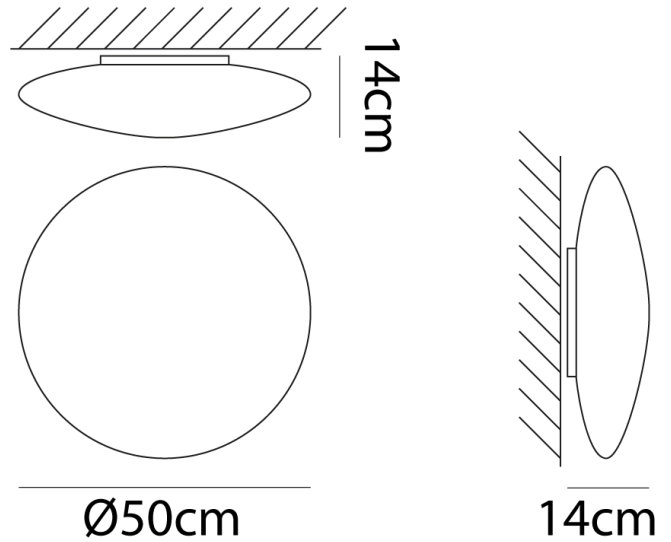

VI PL/SABA/50

Saba Ceiling Light

by

Saba is a simple and elegant fitting that can be mounted both as a ceiling or wall lamp. The lenticular shape of the satin-finish blown glass makes it an excellent choice for ambient lighting. Available in four sizes.

Supplier	Vistosi
Country	Italy
SKU	VI PL/SABA/50
Size	50cm

Product Dimensions

Weight	4kg
Emission	Diffused

Materials	Blown glass
IP Rating	IP20

Source	2 x E27 70W (Max)
Dimming	Dependent on globe