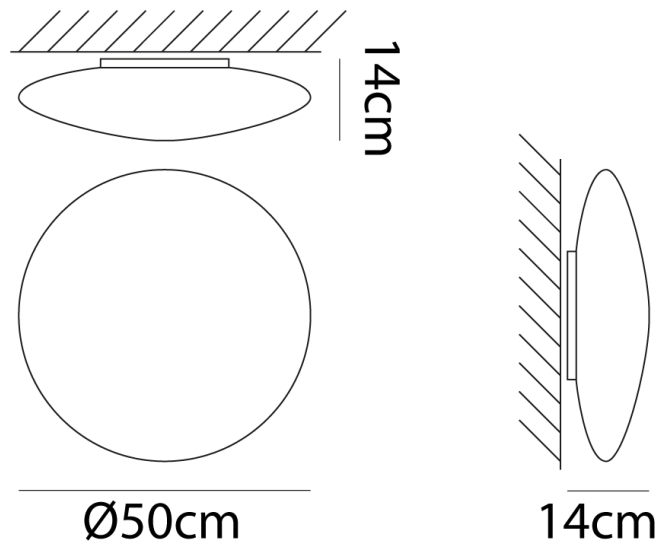

VI PL/SABA/50

Saba Ceiling Light

by

Saba is a simple and elegant fitting that can be mounted both as a ceiling or wall lamp. The lenticular shape of the satin-finish blown glass makes it an excellent choice for ambient lighting. Available in four sizes.

Supplier	Vistosi
Country	Italy
SKU	VI PL/SABA/50
Size	50cm

Product Dimensions

Weight	4kg
Emission	Diffused

Materials	Blown glass
IP Rating	IP20

Source	2 x E27 70W (Max)
Dimming	Dependent on globe