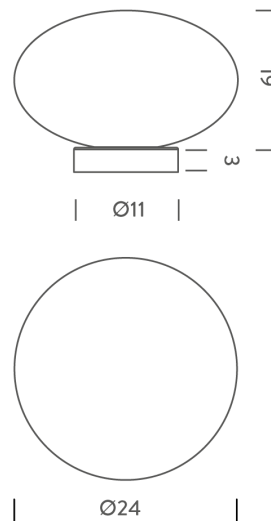

NE LT/MAGA

Maga Table Lamp

by

The Maga table lamp emits a soft diffused light from its opal glass diffuser. The intriguing elliptical shape of the body adds a simple and elegant touch, making it suitable for any interior setting.

Supplier	Nemo
Country	Italy
SKU	NE LT/MAGA
Size	Medium

Product Dimensions

Weight	1.1kg	Materials	polymer+glass	Source	1 x E14 46W (Max)
Emission	Diffused	Notes	On/Off switch		