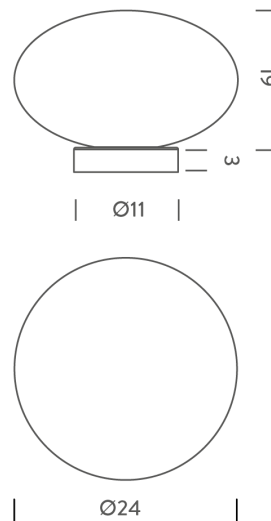

NE LT/MAGA

Maga Table Lamp

by

The Maga table lamp emits a soft diffused light from its opal glass diffuser. The intriguing elliptical shape of the body adds a simple and elegant touch, making it suitable for any interior setting.

Supplier	Nemo
Country	Italy
SKU	NE LT/MAGA
Size	Medium

Product Dimensions

Weight	1.1kg
Emission	Diffused

Materials	polymer+glass
Notes	On/Off switch

Source	1 x E14 46W (Max)
---------------	-------------------