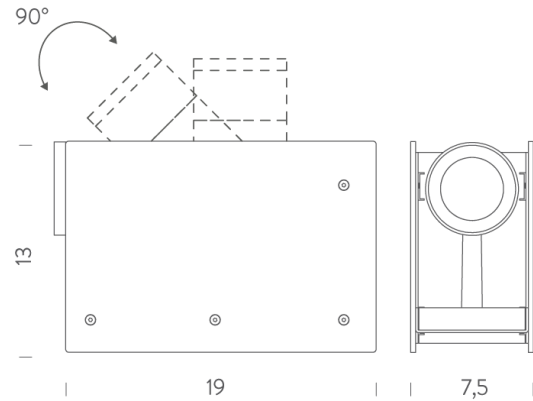

ILTI PT/PLINT/3000K/BLACK

Plint Floor Spot

by Massimo Colagrande

The Plint LED floor spot challenges the notions of conventional spotlights with its flexible installation and excellent light quality. The integrated design of the high-performing spot with variable optics (15 to 55 degree beam) in a solid metal structure allow PLINT to be freely positioned for discreet and precise accent lighting. Dimming and a 90 degree orientable head provides a plethora of illumination possibilities, making Plint a versatile and innovative tool for any project. Available in matte black finish.

Designer	Massimo Colagrande
Supplier	Ilti Luce
Country	China
SKU	ILTI PT/PLINT/3000K/BLACK
Version	3000K

Product Dimensions

Weight	1.3kg	Materials	Metal	Source	13W LED
Colour Temp	3000K	Output	900lm	CRI	90
Emission	Adjustable beam 15-55 degrees, orientable spot 90 drees	IP Rating	IP20	Dimming	Dimmer on cable