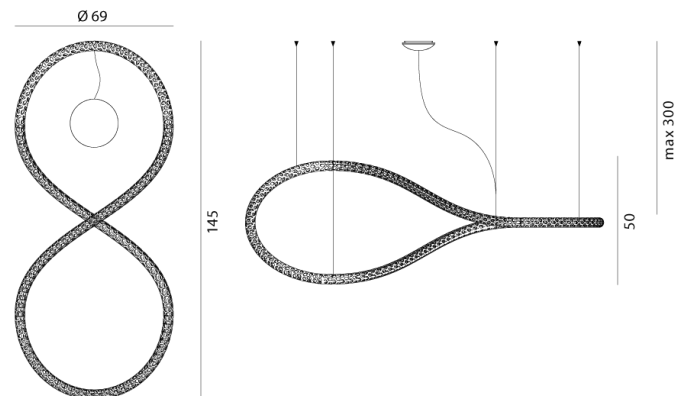

RO S/SQUIGGLE/H4/3000K/CASAMBI/WHITE

Squiggle H4 Pendant

by Paolo Rizzatto

Inspired by the "Neon structure" by Lucio Fontana for the 9th Triennale of Milan, Squiggle is a suspended tubular exoskeleton which contains an LED strip. A sequence of irregular hexagon-shaped holes allow light to escape the metal structure, generating varying geometrical shapes: broken curved lines, the infinity symbol, and concentric rings of various sizes.

Designer	Paolo Rizzatto
Supplier	Rotaliana
Country	Italy
SKU	RO S/SQUIGGLE/H4/3000K/CASAMBI/WHITE
Finish	White
Version	3000K - Casambi Dimming

Product Dimensions

Weight	9.4kg
Colour Temp	3000K
IP Rating	IP20

Materials	Metal
Output	4600lm
Dimming	CASAMBI

Source	67W LED
CRI	90