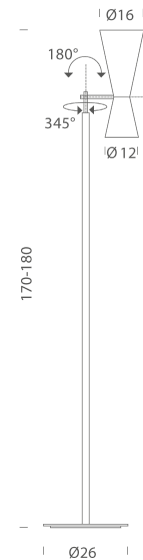

NE PT/PARLIAMENT/GREEN/YELLOW

Parliament Floor Lamp

by Le Corbusier

Parliament Floor Lamp from NEMO was designed by Le Corbusier for the Chandigarh Parliament in India. The floor lamp provides double adjustable emission via it's unique shade for direct and indirect lighting. Painted aluminium with diffusers available in matt black and yellow, white and grey, red and black, or yellow and green finish. Whitewash internal diffusers with matt grey stem and base. Inline ON/OFF switch.

| | |
|-----------------|-------------------------------|
| Designer | Le Corbusier |
| Supplier | Nemo |
| Country | Italy |
| SKU | NE PT/PARLIAMENT/GREEN/YELLOW |
| Finish | Yellow / Green |

Product Dimensions

**Weight** 9.5kg**Materials** Aluminium**Source** 2 x E27 52W (Max)**Notes** Inline ON/OFF switch