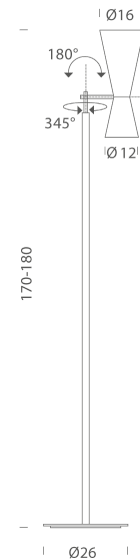

NE PT/PARLIAMENT/GREEN/YELLOW

Parliament Floor Lamp

by Le Corbusier

Parliament Floor Lamp from NEMO was designed by Le Corbusier for the Chandigarh Parliament in India. The floor lamp provides double adjustable emission via it's unique shade for direct and indirect lighting. Painted aluminium with diffusers available in matt black and yellow, white and grey, red and black, or yellow and green finish. Whitewash internal diffusers with matt grey stem and base. Inline ON/OFF switch.

Designer	Le Corbusier
Supplier	Nemo
Country	Italy
SKU	NE PT/PARLIAMENT/GREEN/YELLOW
Finish	Yellow / Green

Product Dimensions

Weight	9.5kg	Materials	Aluminium	Source	2 x E27 52W (Max)
Notes	Inline ON/OFF switch				