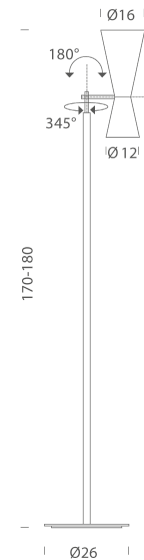

## Parliament Floor Lamp

by Le Corbusier

Parliament Floor Lamp from NEMO was designed by Le Corbusier for the Chandigarh Parliament in India. The floor lamp provides double adjustable emission via it's unique shade for direct and indirect lighting. Painted aluminium with diffusers available in matt black and yellow, white and grey, red and black, or yellow and green finish. Whitewash internal diffusers with matt grey stem and base. Inline ON/OFF switch.

### Product Dimensions

<b>Weight</b>	9.5kg
<b>Notes</b>	Inline ON/OFF switch

<b>Materials</b>	Aluminium
------------------	-----------

<b>Source</b>	2 x E27 52W (Max)
---------------	-------------------