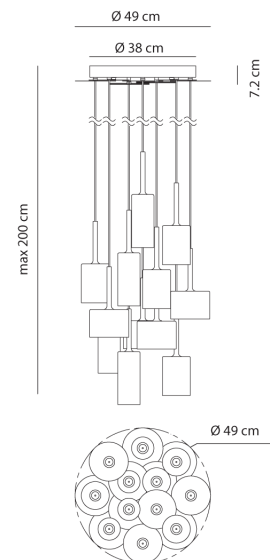

AX S/SPILLRAY/12/GR

Spillray Chandelier

by Manuel & Vanessa Vivian

The Spillray collection of pendant lamps is an elegant shape play on upturned goblets. The diffusers are made of glass with chrome-plated metal canopy, gracefully illuminating any area. Available in several sizes, configurations and finish options suitable for a variety of applications. Single pendant also available with surface mounted or recessed canopy.

Designer	Manuel & Vanessa Vivian
Supplier	Axo Light
Country	Italy
SKU	AX S/SPILLRAY/12/GR
Finish	Grey
Size	12L

Weight	13.5kg
IP Rating	IP20

Materials	Glass
Dimming	Dependent on globe

Product Dimensions

Source	12 x 12V G4 20W (Max)
---------------	-----------------------