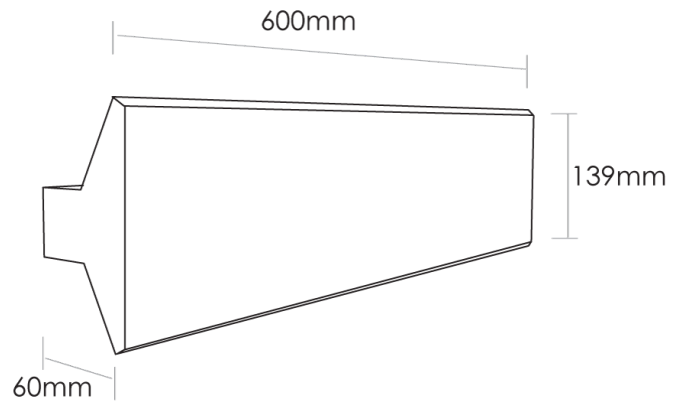

## Long 60 Wall Light

by

Long wall light provides indirect lighting in a minimalist contemporary form. Equipped with two inbuilt 12W SMD LED strips with a total 2600lm output. Leading and trailing edge dimmable. Available in black or white finish.

<b>Supplier</b>	Studio Italia
<b>Country</b>	China
<b>SKU</b>	SI A/LONG/60/WHITE
<b>Finish</b>	White

Product Dimensions

<b>Materials</b>	Aluminium, Iron	<b>Source</b>	2 x 12W LED	<b>Colour Temp</b>	3000K
<b>Output</b>	2600lm	<b>CRI</b>	80	<b>Emission</b>	Indirect
<b>IP Rating</b>	IP20	<b>Dimming</b>	TRIAC		