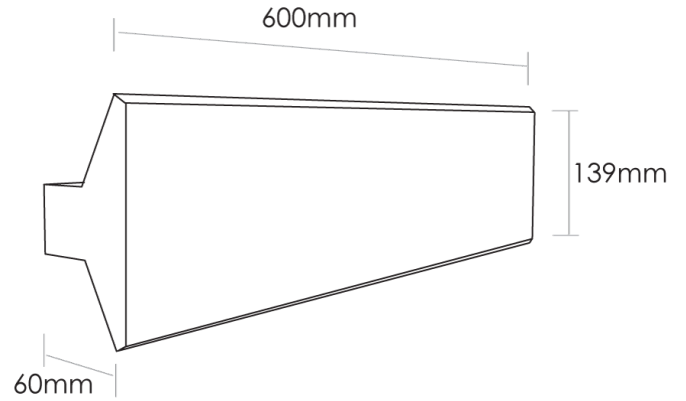

## Long 60 Wall Light

by Studio Italia

Long wall light provides indirect lighting in a minimalist contemporary form. Equipped with two inbuilt 12W SMD LED strips with a total 2600lm output. Leading and trailing edge dimmable. Available in black or white finish.

Product Dimensions

Supplier	Studio Italia
Country	China
SKU	CG A/LONG/60/BLACK
Finish	Black

Materials	Aluminium, Iron
Output	2600lm
IP Rating	IP20

Source	2 x 12W LED
CRI	80
Dimming	TRIAC

Colour Temp	3000K
Emission	Indirect