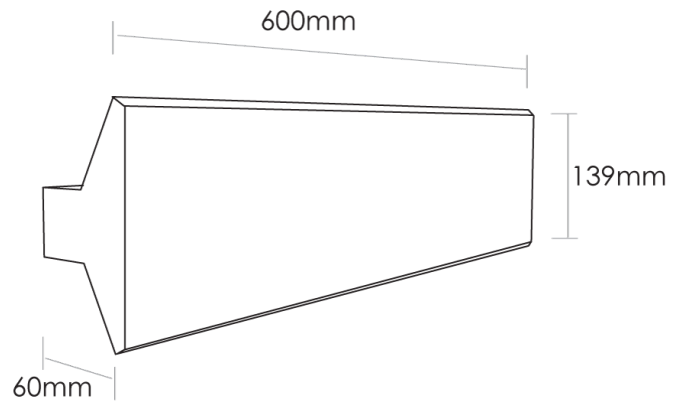

## Long 60 Wall Light

by

Long wall light provides indirect lighting in a minimalist contemporary form. Equipped with two inbuilt 12W SMD LED strips with a total 2600lm output. Leading and trailing edge dimmable. Available in black or white finish.

<b>Supplier</b>	Studio Italia
<b>Country</b>	China
<b>SKU</b>	SI A/LONG/60/BLACK
<b>Finish</b>	Black

Product Dimensions

<b>Materials</b>	Aluminium, Iron	<b>Source</b>	2 x 12W LED	<b>Colour Temp</b>	3000K
<b>Output</b>	2600lm	<b>CRI</b>	80	<b>Emission</b>	Indirect
<b>IP Rating</b>	IP20	<b>Dimming</b>	TRIAC		