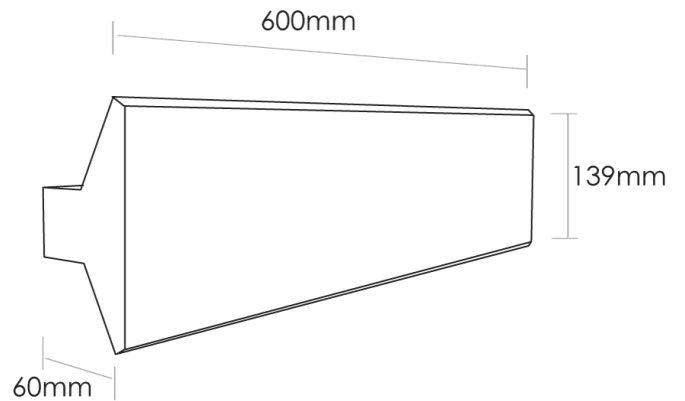

SI A/LONG/60/BLACK

Long 60 Wall Light

by

Long wall light provides indirect lighting in a minimalist contemporary form. Equipped with two inbuilt 12W SMD LED strips with a total 2600lm output. Leading and trailing edge dimmable. Available in black or white finish.

Supplier	Studio Italia
Country	China
SKU	SI A/LONG/60/BLACK
Finish	Black

Product Dimensions

Materials	Aluminium, Iron	Source	2 x 12W LED	Colour Temp	3000K
Output	2600lm	CRI	80	Emission	Indirect
IP Rating	IP20	Dimming	TRIAC		