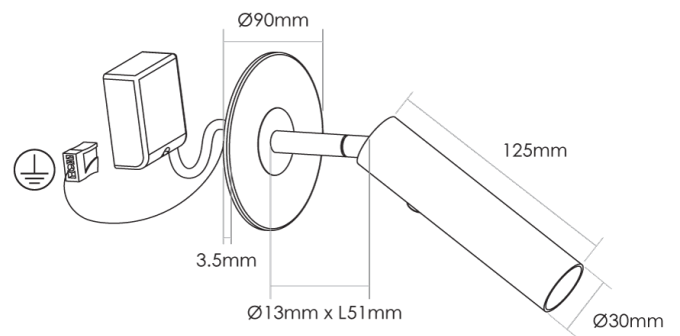

SI A/MILAN/5W/WHITE

Milan Bedside Spot Light

by Studio Italia

Milan bed side spot light with flat canopy and inbuilt 5W LED. Designed specifically for bed side applications, Milan features a dimmer switch on an adjustable head for easy operation. Canopy cover attaches via magnetic contact. Available in black or white finish.

Supplier	Studio Italia
Country	China
SKU	SI A/MILAN/5W/WHITE
Finish	White

Product Dimensions

Materials	Aluminium, copper, iron	Source	5W LED	Colour Temp	3000K
Output	400lm	CRI	>90	Emission	40 degree lens
IP Rating	IP20	Dimming	Dimmer switch on head	Notes	Designed for the standard recessed box (68mm dia)