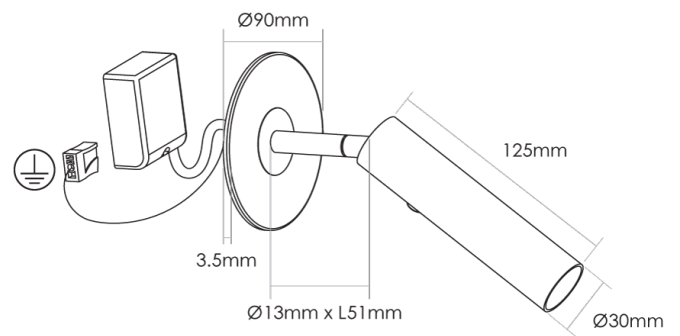

SI A/MILAN/5W/WHITE

Milan Bedside Spot Light

by

Milan bed side spot light with flat canopy and inbuilt 5W LED. Designed specifically for bed side applications, Milan features a dimmer switch on an adjustable head for easy operation. Canopy cover attaches via magnetic contact. Available in black or white finish.

Supplier	Studio Italia
Country	China
SKU	SI A/MILAN/5W/WHITE
Finish	White

Product Dimensions

Materials	Aluminium, copper, iron	Source	5W LED	Colour Temp	3000K
Output	400lm	CRI	>90	Emission	40 degree lens
IP Rating	IP20	Dimming	Dimmer switch on head	Notes	Designed for the standard recessed box (68mm dia)