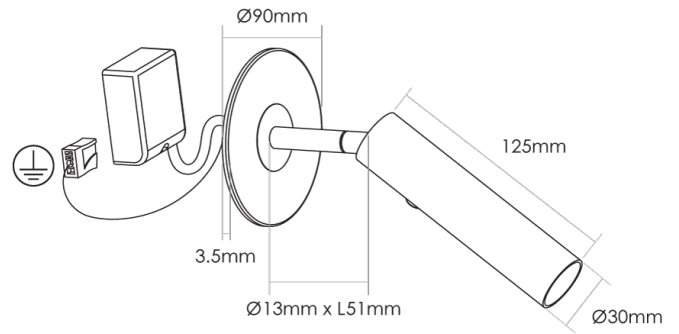

SI A/MILAN/5W/BLACK

Milan Bedside Spot Light

by Studio Italia

Milan bed side spot light with flat canopy and inbuilt 5W LED. Designed specifically for bed side applications, Milan features a dimmer switch on an adjustable head for easy operation. Canopy cover attaches via magnetic contact. Available in black or white finish.

Supplier	Studio Italia
Country	China
SKU	SI A/MILAN/5W/BLACK
Finish	Black

Product Dimensions

Materials	Aluminium, copper, iron	Source	5W LED	Colour Temp	3000K
Output	400lm	CRI	>90	Emission	40 degree lens
IP Rating	IP20	Dimming	Dimmer switch on head	Notes	Designed for the standard recessed box (68mm dia)