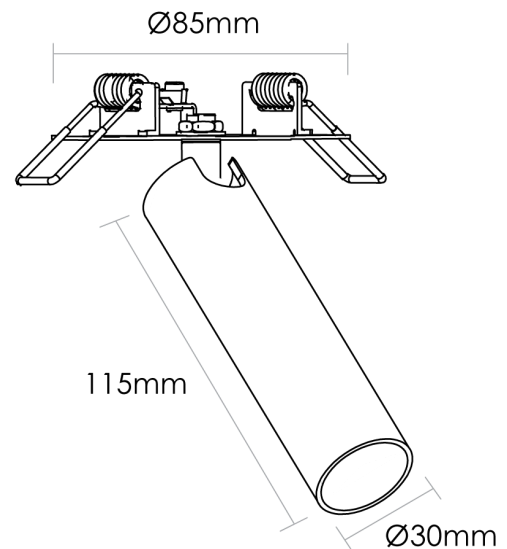

SI FA/MILAN/7.5W/WHITE

New Milan Spot Light

by

New Milan recessed ceiling spot light with flat canopy. Equipped with a 7.5W LED source, New Milan features an easy to style minimalist form. Leading and trailing edge dimmable. Available in white finish.

Supplier	Studio Italia
Country	China
SKU	SI FA/MILAN/7.5W/WHITE
Finish	White

Product Dimensions

Materials	Aluminium, copper, iron	Source	7.5W LED	Colour Temp	3000K
Output	520lm	CRI	>90	Emission	40 degree lens
Dimming	TRIAC	Notes	Remote driver with flat canopy, 68mm cutout		