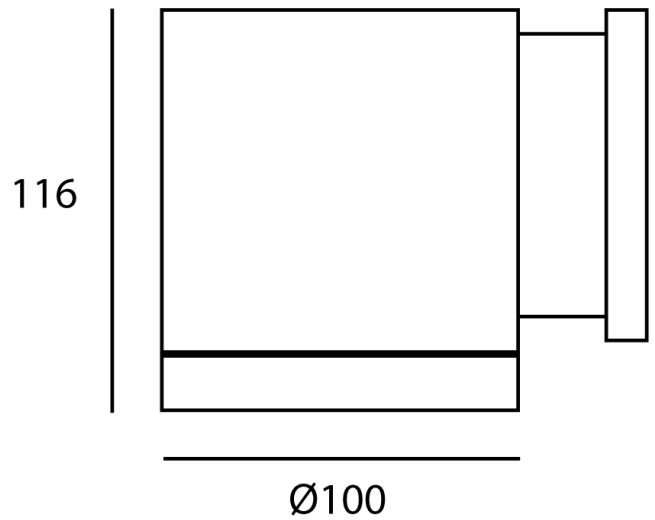

SI A/MOBY/9W/35D/ANT

Moby Up or Down Exterior Wall Light (9W LED)

by

The French designed Moby Outdoor Wall Light features a minimalist contemporary style. Made of aluminium body with an anti-corrosive DuPont coating, Moby has an ingress protection of IP65 and an impact protection of IK06 for outdoor applications. Available in anthracite finish with 35 or 55 degree reflector.

Supplier	Studio Italia
Country	China
SKU	SI A/MOBY/9W/35D/ANT
Version	35 degree beam

Product Dimensions

Materials	Aluminium	Source	9W LED	Colour Temp	3000K
Output	900lm	CRI	>80	Emission	Up or down, 35 degree beam spread
IP Rating	IP65 / IK06	Dimming	PHASE		