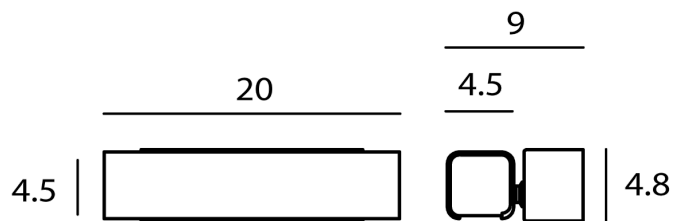

Product Dimensions

Materials	Aluminium	Source	5.7W LED	Colour Temp	3000K
Output	342lm	CRI	90	Dimming	PHASE
Notes	Adjustable angle