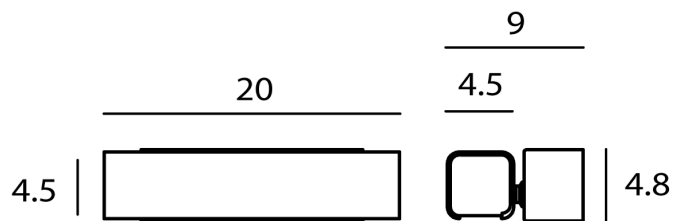

Designer	Keng Dian Kuo
Supplier	Seed Design
Country	Taiwan
SKU	SE A/MUMU/DIMM/BK
Finish	Black

Product Dimensions

Materials	Aluminium	Source	5.7W LED	Colour Temp	3000K
Output	342lm	CRI	90	Dimming	PHASE
Notes	Adjustable angle				