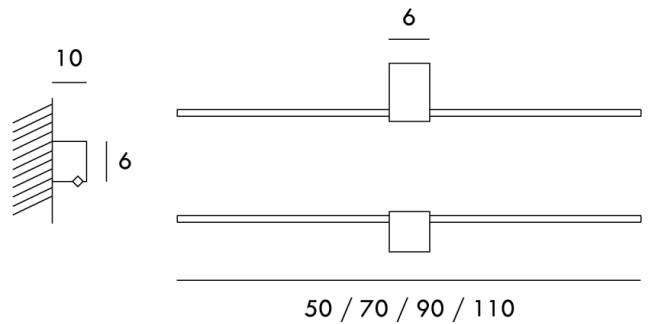

IC A/ORIZZONTE/70/GOLD

Orizzonte Linear Wall Lamp

by Marco Pagnoncelli

Wall lamp, fixed direct or indirect light, made of 7x7mm brass profile. High lighting efficiency LED micro-strips. Available in 4 sizes and 3 finishes.

Designer	Marco Pagnoncelli
Supplier	Icone
Country	Italy
SKU	IC A/ORIZZONTE/70/GOLD
Finish	Gold
Width	70cm

Product Dimensions

Materials	Brass	Source	7.92W LED	Colour Temp	3000K
Output	660lm	CRI	90	Emission	Direct or indirect light
Dimming	Non-Dimmable				