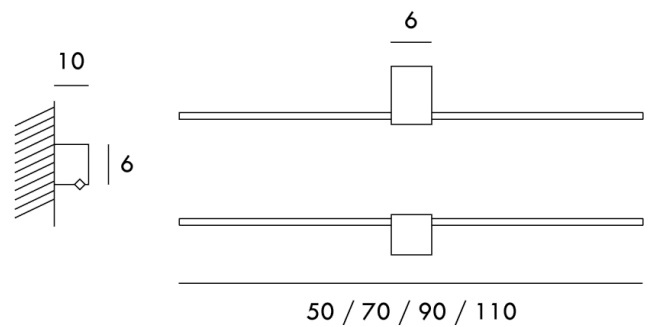

IC A/ORIZZONTE/70/GOLD

Orizzonte Linear Wall Lamp

by Marco Pagnoncelli

Wall lamp, fixed direct or indirect light, made of 7x7mm brass profile. High lighting efficiency LED micro-strips. Available in 4 sizes and 3 finishes.

Designer	Marco Pagnoncelli
Supplier	Icone
Country	Italy
SKU	IC A/ORIZZONTE/70/GOLD
Finish	Gold
Width	70cm

Product Dimensions

Materials	Brass	Source	7.92W LED	Colour Temp	3000K
Output	660lm	CRI	90	Emission	Direct or indirect light
Dimming	Non-Dimmable				