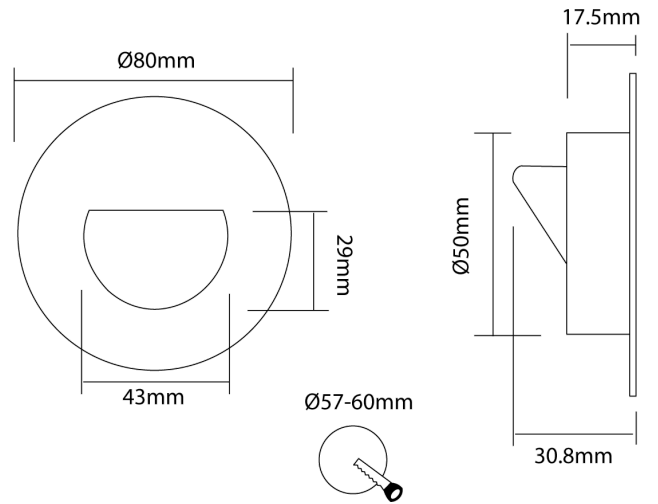

SI A/FORO/WH

Foro Round Recessed Wall Light

by

Simple recessed wall fitting for step lighting applications. Built-in 1.2W LED. Available in white finish. French designed. Installation frame sold separately. Remotely located driver included.

| | |
|-----------------|---------------|
| Supplier | Studio Italia |
| Country | China |
| SKU | SI A/FORO/WH |
| Finish | White |

Product Dimensions

| | | | | | |
|------------------|---|---------------|----------|--------------------|-------|
| Materials | Aluminium | Source | 1.2W LED | Colour Temp | 2700K |
| Output | 50lm | CRI | 82 | Dimming | No |
| Notes | Installation frame sold separately. Remotely located driver included. | | | | |