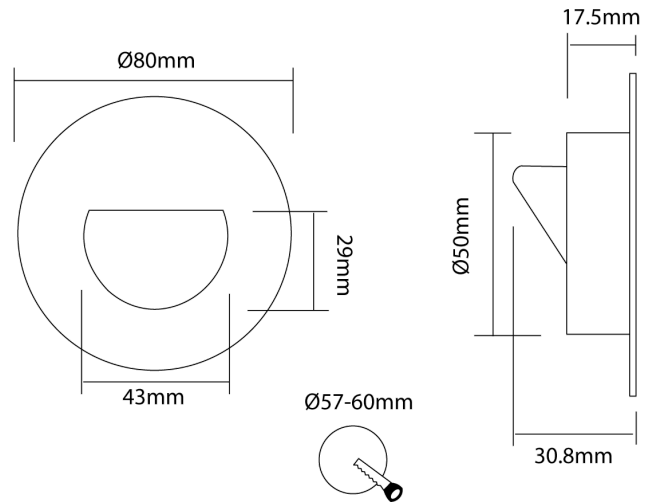

## Foro Round Recessed Wall Light

by

Simple recessed wall fitting for step lighting applications. Built-in 1.2W LED. Available in white finish. French designed. Installation frame sold separately. Remotely located driver included.

### Product Dimensions

<b>Materials</b>	Aluminium	<b>Source</b>	1.2W LED	<b>Colour Temp</b>	2700K
<b>Output</b>	50lm	<b>CRI</b>	82	<b>Dimming</b>	No
<b>Notes</b>	Installation frame sold separately. Remotely located driver included.				