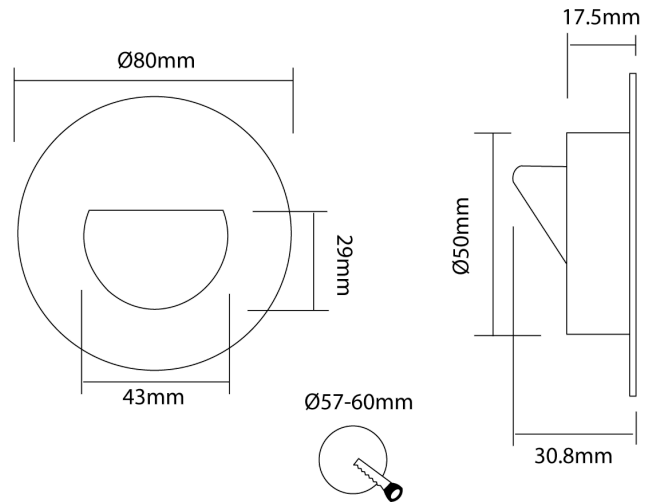

## Foro Round Recessed Wall Light

by

Simple recessed wall fitting for step lighting applications. Built-in 1.2W LED. Available in white finish. French designed. Installation frame sold separately. Remotely located driver included.

### Product Dimensions

<b>Materials</b>	Aluminium	<b>Source</b>	1.2W LED	<b>Colour Temp</b>	2700K
<b>Output</b>	50lm	<b>CRI</b>	82	<b>Dimming</b>	No
<b>Notes</b>	Installation frame sold separately. Remotely located driver included.				