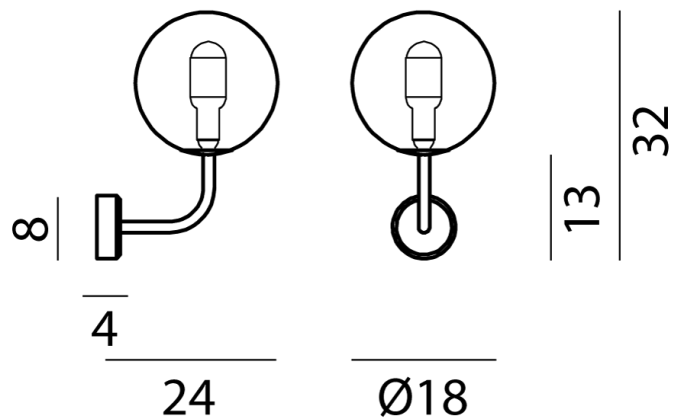

Inti Wall Light

by Alberto Manzoni

Inti takes inspiration from the Inca divinity of the sun of the same name. A unique wall light design, Inti is comprised of a blown glass diffuser and a brass structure for a striking contemporary contrast. The glass is treated with a gradient finish that goes from opaque white to transparent to reduce glare, allowing Inti to produce a soft, ambient light. Handmade in Italy.

Product Dimensions

Designer	Alberto Manzoni
Supplier	Cangini & Tucci
Country	Italy
SKU	CT A/INTI/BRONZE/WHITE
Finish	Bronze

Weight	0.7kg	Materials	Glass, Bronze	Source	1 x E14 40W (Max)
IP Rating	IP20				